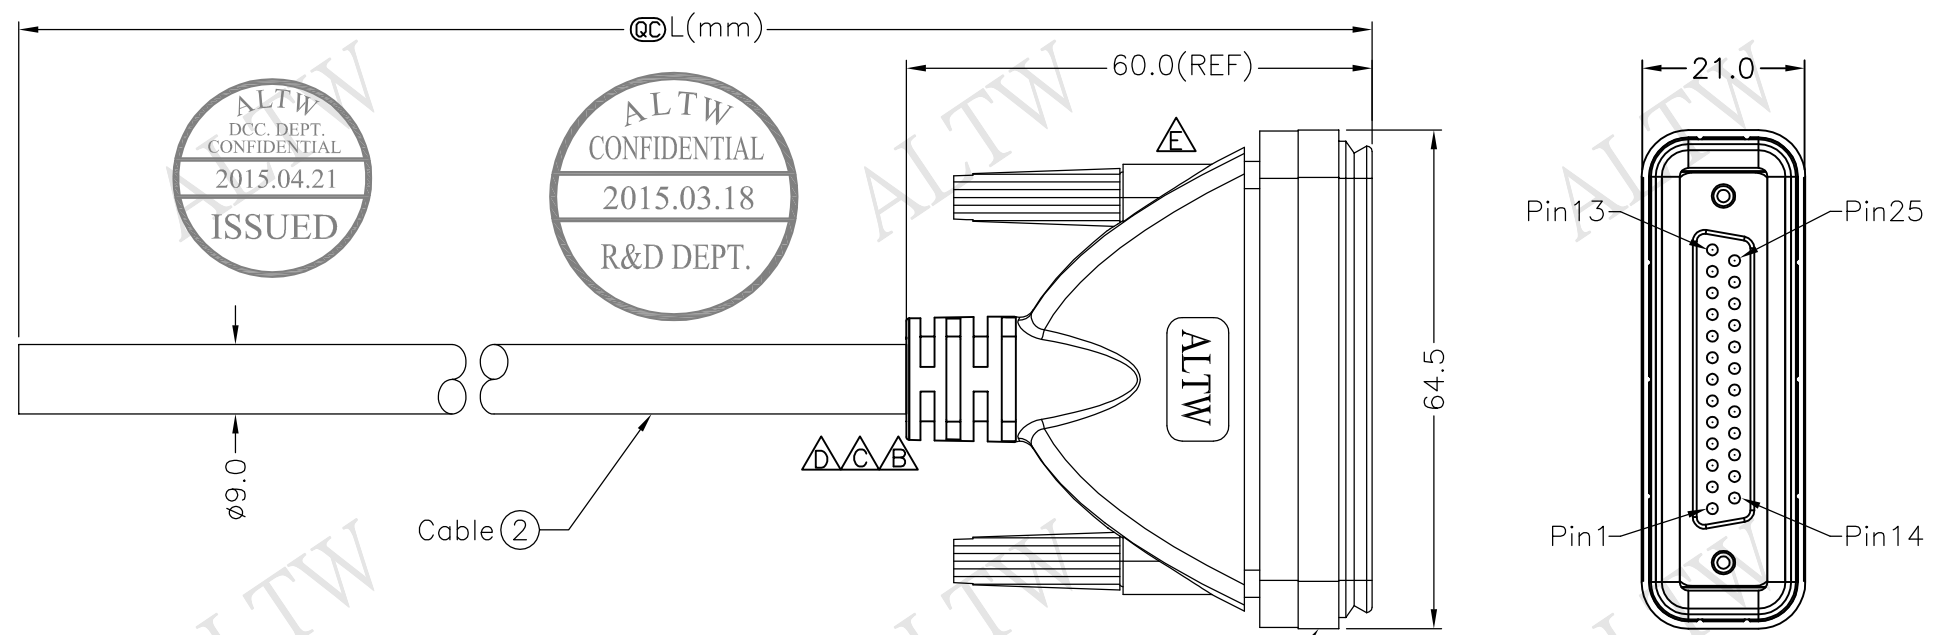

REV.	ECN NO.	DATE	SIGN.	DESCRIPTION
C	LEN-960019~22	2009/03/12	Li Xiu Zhi	Change SR
D	LEN-9B0075~78	2009/10/21	Li Xiu Zhi	Change SR
E	LEN1540187~190	2015/03/18	Ruru	Change Logo

Shell	Drain	地線	25	Pink/Black	粉/黑
12	Light Green	淺綠	24	Grey/Black	灰/黑
11	Pink	粉	23	Green/Black	綠/黑
10	White	白	22	Yellow/Black	黃/黑
9	Grey	灰	21	Orange/Black	橙/黑
8	Purple	紫	20	Red/Black	紅/黑
7	Blue	藍	19	Purple/White	紫/白
6	Green	綠	18	Blue/White	藍/白
5	Yellow	黃	17	Green/White	綠/白
4	Orange	橙	16	Orange/White	橙/白
3	Red	紅	15	Red/White	紅/白
2	Brown	棕	14	Brown/White	棕/白
1	Black	黑	13	Black/White	黑/白
Conn.	Wire Color	Conn.	Wire Color		
Pin Out					

SDB-25AMMM-SL7000 ①
 COLOR: BLACK

SDB-25AMMM-SL7AXX
 ↑
 XX:01~99Meters
 01:01Meter
 02:02Meters
 :
 :
 99:99Meters
 Cable Length(L):01~99Meters

- Note:
- * @C Important Dimension To Check.
 - * Waterproof Rate: IP67
 - * Connector: D-SUB 25 Pin Male
 - * Cable: UL2464 24AWG*25C+Drain+Al/My (UV Resistant)OD=9.0mm, Black
 - * Cable Length Tolerance: 01M:±40mm
 02M~05M:±60mm
 06M~10M:±100mm
 11M~30M:±200mm
 31M~99M:±500mm

UNIT:mm		TITLE
TOLERANCE		D-SUB Conn. Molded Screw DB25Pin M Conn. M Pin
±0.5 mm		SCALE Free SHEET 1 OF 1
REV. E	SIZE A4	@C :Inspection Item

Amphenol LTW
 安費諾亮泰企業股份有限公司

ITEM NO	DRAWN BY	DATE
	Ruru	2015/03/18
DWG NO	CHECKED BY	DATE
SDB-25AMMM-SL7AXX	Rita	2015/03/18
CUSTOMER	APPROVED BY	DATE
ALTW	Lion	2015/03/18