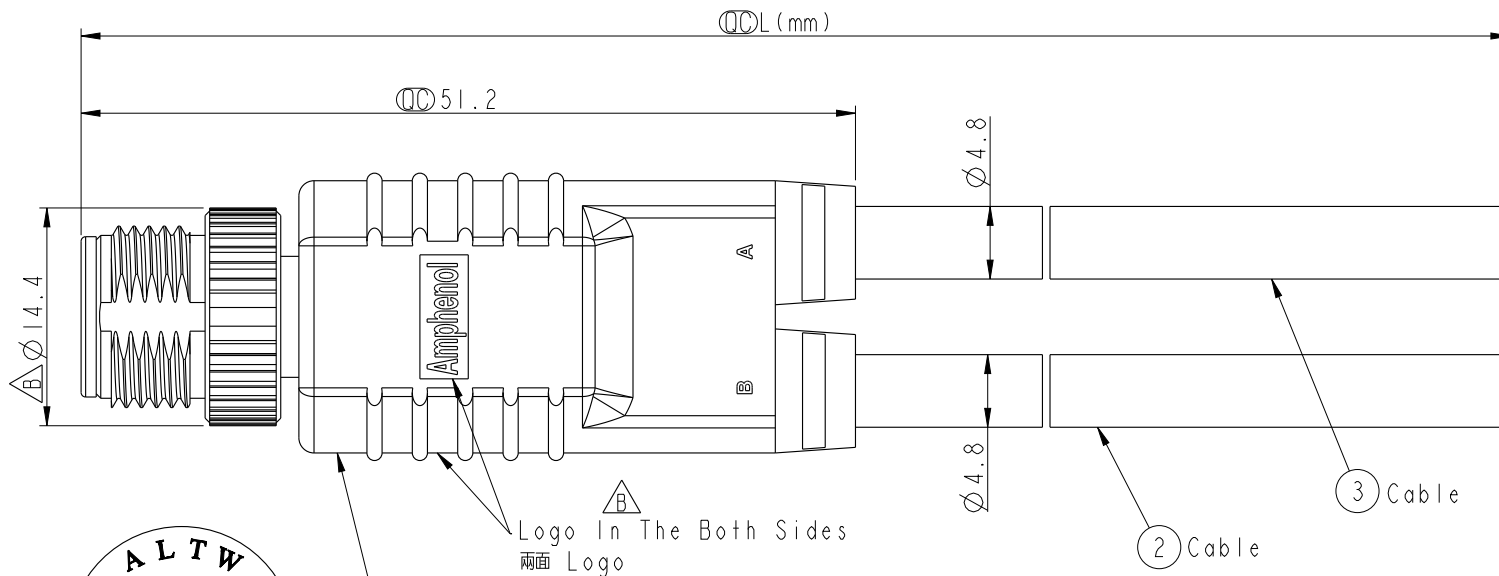

REV.	ECN NO.	DATE	SIGN	DESCRIPTION
B	LEN13B0208~11	2013/08/08	Cary	Change Logo From LTW To Amphenol

Conn.

① SS-040000-M00-YS000  
Color: Black

SS-040000-M00-YSBXX

XX:01~99Meter  
01:01Meter  
02:02Meters  
...  
99:99Meters

Cable Length(L):01~99Meters

Note:

- \*  $\varnothing$  Important Dimension To Check.
- \* Waterproof Rate:IP68  
IP68:1M Depth Of Water In 24hours.
- \* Housing:PU,Black
- \* Male Pin:Copper Alloy,Gold Plated.
- \* Cable: 22AWG\*4C+INSULATION  
OD=4.8mm, Black
- \* Cable Length Tolerance:01M:±40mm  
02M~05M:±60mm  
06M~10M:±100mm  
11M~30M:±200mm  
31M~99M:±500mm

Pin Assignments  
Front View

4	Blue 藍	Blue 藍
3	White 白	White 白
2	Black 黑	Black 黑
1	Brown 棕	Brown 棕
	A	B
Conn.	Wire Color	
	Pin Out	

UNIT:mm	
TOLERANCE	±0.5mm

TITLE M12 Cable Screw 4Pin M Conn M Pin			
SCALE 2:1	SIZE A4	SHEET 1 OF 1	
REV. B	WC-REV. A.2	$\varnothing$ : Inspection item	