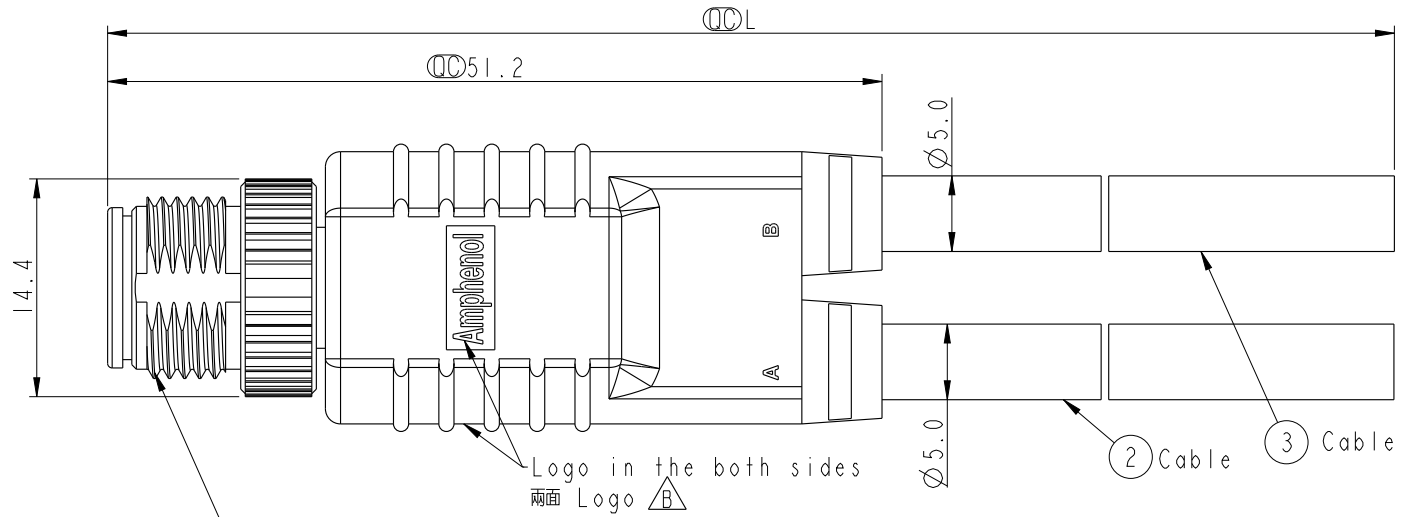

REV.	ECN NO.	DATE	SIGN	DESCRIPTION
B	LEN13B0165~68	2013/08/10	Cary	Change Logo To Amphenol

① SB-050000-K00-YS000
Color: Black

SD-050000-K00-YSBXX

XX:01~99Meter
01:01Meter
02:02Meters
...
99:99Meters
Cable Length(L):01~99Meters

Pin Assignments
Front View

5	Green	綠	Green
4	Black	黑	Black
3	Blue	藍	Blue
2	White	白	White
1	Brown	棕	Brown
	A		B
Conn.	Wire Color		
	Pin Out		

Note:

- * \varnothing Important Dimension.
- $\triangle B$ * Waterproof Rate: IP68
IP68: 1M Depth Of Water In 24hours.
- * Housing: PU, Black
- * Pin: Copper Alloy, Gold Plated
- * Cable: NO HALOGEN 22AWG*5C+T,
Black, PU Jacket, UV Resistant, OD=5.0mm
- $\triangle B$ * Cable Length Tolerance: 01M: ± 40 mm
02M~05M: ± 60 mm
06M~10M: ± 100 mm
11M~30M: ± 200 mm
31M~99M: ± 500 mm

UNIT:mm
TOLERANCE ± 0.5 mm

TITLE M12 I Style Cable Screw 5Pin M Conn. C Pin			
SCALE 2:1	SIZE A4	SHEET 1 OF 1	
REV. B	WC-REV. A.1	\varnothing : Inspection item	

Amphenol LTW
安費諾亮泰企業股份有限公司

ITEM NO	DRAWN BY Cary_liu	DATE 2013-08-10
DWG NO SI-050000-K00-YSBXX	CHECKED BY Mafei	DATE 2013-08-10
CUSTOMER ALTW	APPROVED BY Victor	DATE 2013-08-10