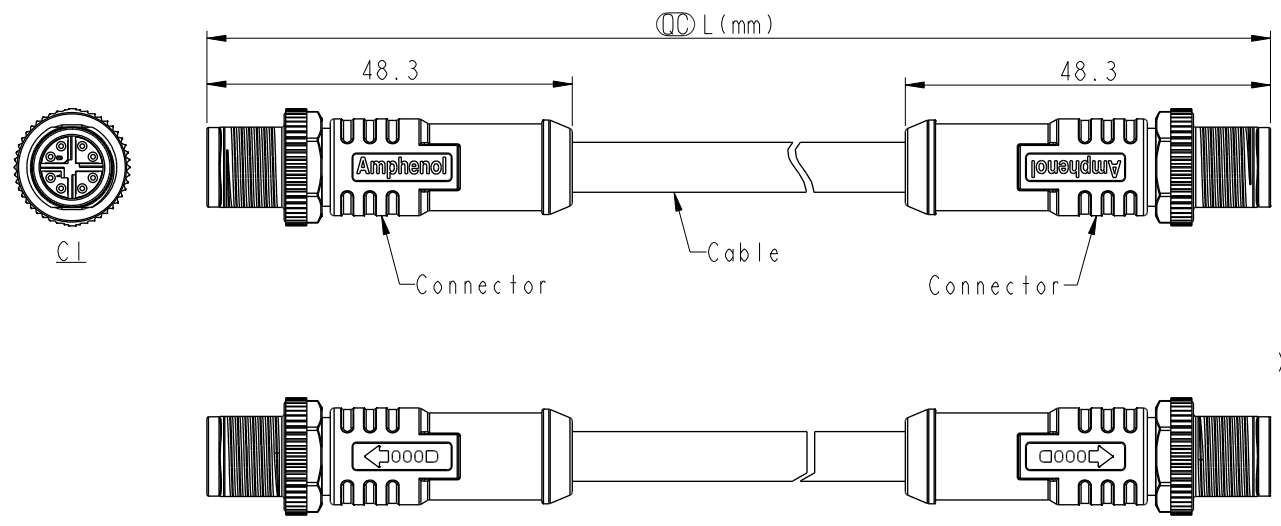

MSXSXXML-SXSML-SXXXX
 XX: No. Of Pin
 XXX: 0.5-40Meters
 A05: 0.5 Meter
 001: 01 Meter
 002: 02 Meters
 ...
 040: 40 Meters

Note:
 * RoHS Compliant
 * ☉ Important dimensions
 * Waterproof rate: IPX7, mated
 * Connector
 Housing: Thermoplastic, Black
 Pin: Copper alloy, Gold plated
 Nut: Metal
 Outer Mold: Thermoplastic, Black
 * Cable: CAT-6A, S/FTP, 26AWG*4P+AL+B,
 LSZH Jacket, OD 6.6mm, Green
 * Cable Length Tolerance: 0.5M < L ≤ 1M: +60/-0 mm
 1M < L ≤ 3M: +120/-0 mm
 3M < L ≤ 5M: +160/-0 mm
 5M < L ≤ 10M: ±100 mm
 10M < L ≤ 20M: ±200 mm
 20M < L ≤ 30M: ±300 mm
 30M < L ≤ 100M: ±500 mm

C1 & C2		Shield	Braid	編織	Shield	Twist
		8	Blue	藍	8	
		7	White/Blue	白/藍	7	
		6	Brown	棕	6	
		5	White/Brown	白/棕	5	
		4	Green	綠	4	
		3	White/Green	白/綠	3	
		2	Orange	橘	2	
		1	White/Orange	白/橘	1	
Pin Assignment Front View		C1	Wire Color	C2	Pin Out	

UNIT:mm		TITLE	M12 X-code Double Ended		
TOLERANCE	±0.5 mm	SCALE	1:1	SIZE	A4
		REV.	B	WC-REV.	A.3
			☉: Inspection item		

Amphenol LTW
 安費諾亮泰企業股份有限公司

ITEM NO	DRAWN BY	DATE
	Vicky	2021-02-24
DWG NO	CHECKED BY	DATE
MSXSXXML-SXSML-SXXXX	Rita	2021-02-24
CUSTOMER	APPROVED BY	DATE
ALTW	Max	2021-02-24