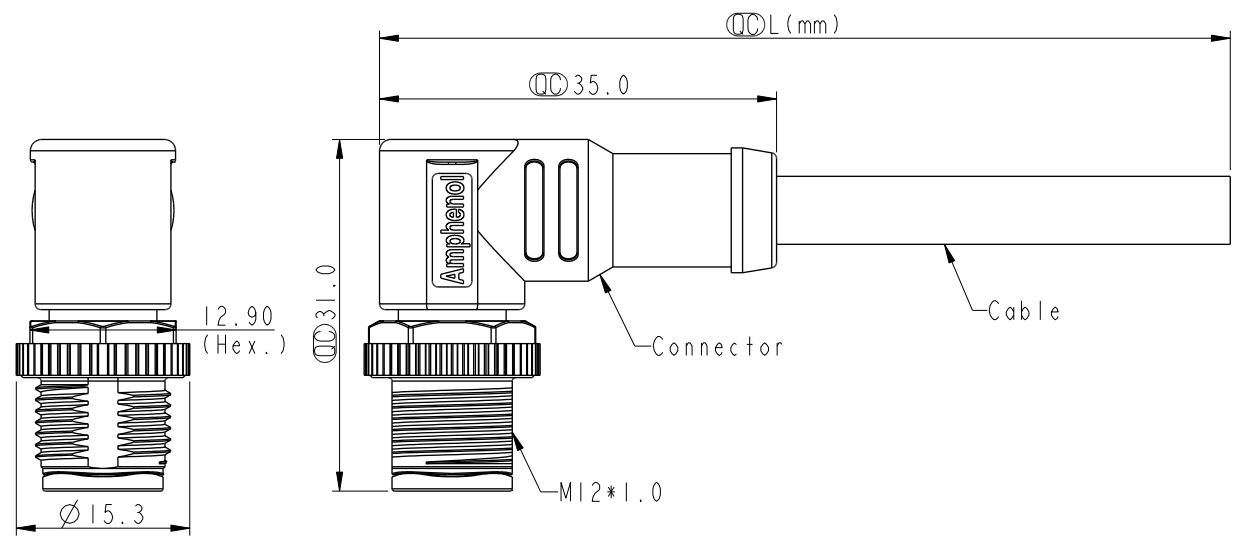

Note:
 * RoHS Compliant
 * \varnothing Important dimension
 * Waterproof rate: IPX8, mated 1m/24h
 IPX9K, mated

- * Connector
 Housing: Thermoplastic, Black
 Pin: Copper alloy, Gold plated
- △F Nut: Metal
 Outer mold: Thermoplastic, Black
- * Cable: UL2517, PVC Jacket, Yellow
- * Cable length tolerance: 1M: +50/-0 mm
 1M < L ≤ 3M: +100/-0 mm
 3M < L ≤ 5M: +150/-0 mm
 5M < L ≤ 10M: ±100 mm
 10M < L ≤ 20M: ±200 mm
 20M < L ≤ 30M: ±300 mm
 30M < L ≤ 99M: ±500 mm

UNIT: mm
 TOLERANCE
 $\pm 0.5\text{mm}$

TITLE N SEN, M12 A, SCREW CABLE W/O SR, M, M, MOLDING			△G
SCALE 3:2	SIZE A4	SHEET 1 OF 2	
REV. G	WC-REV. A.1	⊙: Inspection item	

Amphenol LTW
 安費諾亮泰企業股份有限公司

ITEM NO.	DRAWN BY Lingpeng	DATE 2017-04-06
DWG NO. △E M12A-XXBMMM-SR8AXX	CHECKED BY Ma Fei	DATE 2017-04-06
CUSTOMER ALTW	APPROVED BY Jerry	DATE 2017-04-06

Pin Assignments Front View

A	UNIT:mm TOLERANCE ±0.5mm	TITLE N SEN, M12 A, SCREW CABLE W/O SR, M, M, MOLDING 	SCALE 3:2 REV. G	SIZE A4 WC-REV. A.1	SHEET 2 OF 2 	Amphenol LTW 安費諾亮泰企業股份有限公司	ITEM NO DWG NO M12A-XXBMMM-SR8AXX CUSTOMER ALTW	DRAWN BY Lingpeng CHECKED BY Ma Fei APPROVED BY Jerry	DATE 2017-04-06 DATE 2017-04-06 DATE 2017-04-06