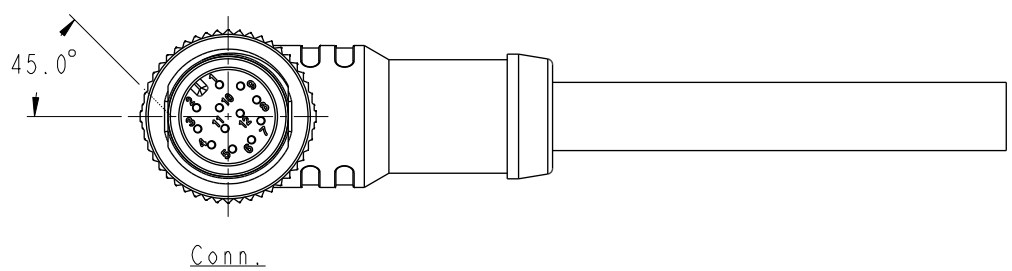

Note:
 * RoHS Compliant
 * \varnothing Important dimension
 * Waterproof rate: IPX8, mated 1m/24h
 IPX9K, mated

- * Connector
 Housing: Thermoplastic, Black
 Pin: Copper alloy, Gold plated
- △F Nut: Metal
 Outer mold: Thermoplastic, Black
- * Cable: UL2517, PVC Jacket, Yellow
- * Cable length tolerance: 1M: +50/-0 mm
 1M < L ≤ 3M: +100/-0 mm
 3M < L ≤ 5M: +150/-0 mm
 5M < L ≤ 10M: ±100 mm
 10M < L ≤ 20M: ±200 mm
 20M < L ≤ 30M: ±300 mm
 30M < L ≤ 99M: ±500 mm

UNIT: mm
 TOLERANCE
 $\pm 0.5\text{mm}$

TITLE N SEN, M12 A, SCREW CABLE W/O SR, M, M, MOLDING			△G
SCALE 3:2	SIZE A4	SHEET 1 OF 2	
REV. G	WC-REV. A.1	⊙: Inspection item	

Amphenol LTW
 安費諾亮泰企業股份有限公司

ITEM NO.	DRAWN BY Lingpeng	DATE 2017-04-06
DWG NO. △E M12A-XXBMMM-SR8AXX	CHECKED BY Ma Fei	DATE 2017-04-06
CUSTOMER ALTW	APPROVED BY Jerry	DATE 2017-04-06