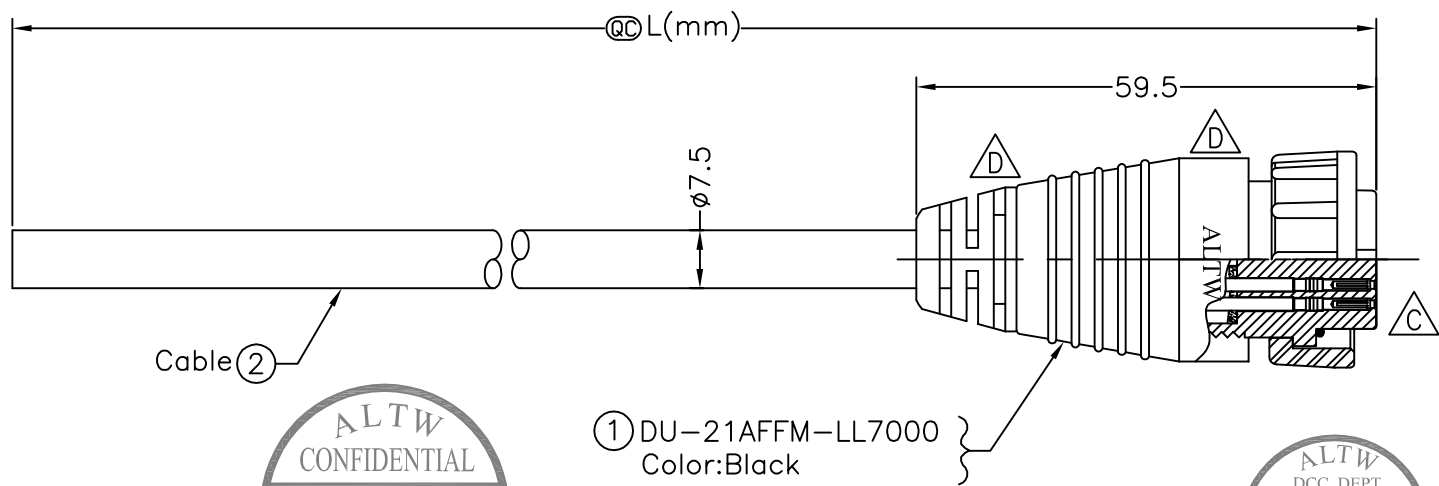

REV.	ECN NO.	DATE	SIGN	DESCRIPTION
B	LE3-730071~74	2006/07/05	Tina	Cancel a key gouge
C	LEN-050084~87	2009/12/29	Li Xiu Zhi	Change View
D	LEN1380018~21	2013/07/22	Ruru	Modify the SR & Change Logo

① DU-21AFFM-LL7000
Color:Black

DU-21AFFM-LL7AXX

XX:01~99Meter
01:01Meter
02:02Meters
:
:
99:99Meters

Cable Length(L):01~99Meters

Note:

- * @C Important Dimensions To Check.
- * Waterproof Rate: IP67
- * Housing: Nylon+GF, Black
- * Female Pin: Copper Alloy, Gold Plated
- * O-Ring: EPDM, Black
- * Lock Nut: Nylon+GF, Black
- * Cable:UL2464 26AWG*22C+Drain+AL.Mylar PVC Jacket UV Resistant, OD=7.5mm,Black
- * Cable Length Tolerance:01M:±40mm
02M~05M:±60mm
06M~10M:±100mm
11M~30M:±200mm
31M~99M:±500mm

UNIT:mm
TOLERANCE
±0.5 mm

TITLE
Large,Cable Lock 21Pin F Conn F Pin
SCALE Free SHEET 1 OF 1
REV. D SIZE A4 @C :Inspection Item

Amphenol LTW
安費諾亮泰企業股份有限公司

ITEM NO
DWG NO DU-21AFFM-LL7AXX
CUSTOMER ALTW

DRAWN BY Ruru
CHECKED BY Rita
APPROVED BY Maslow