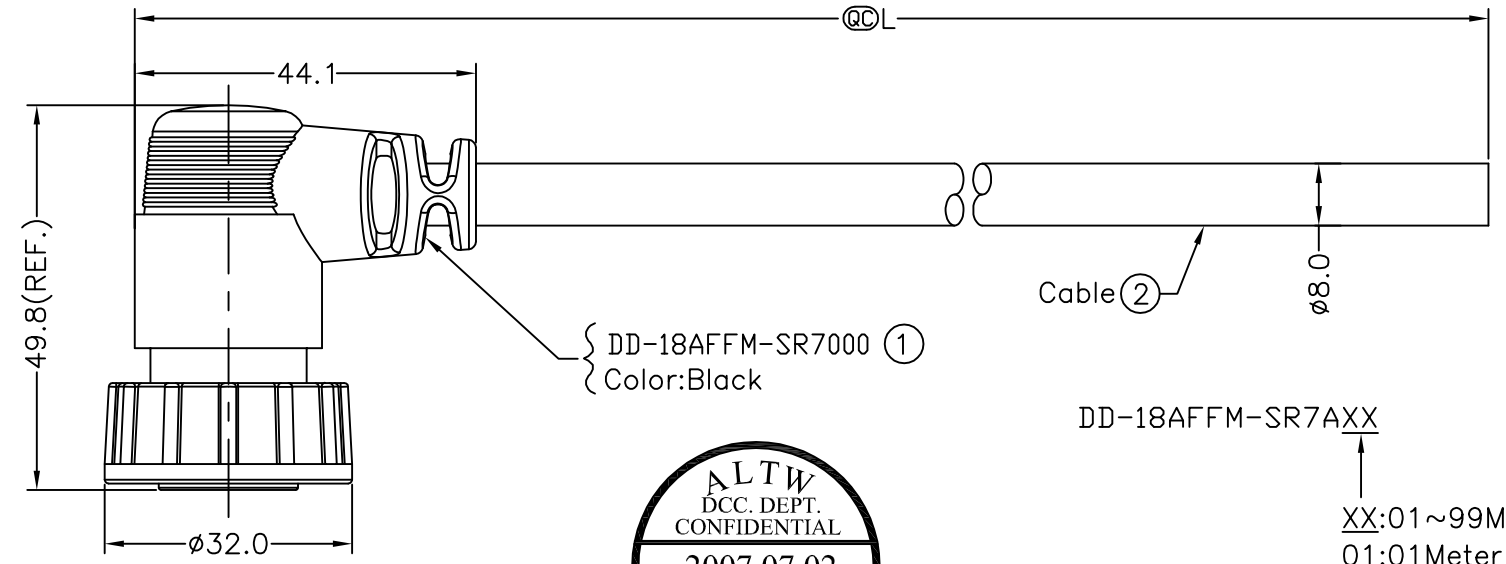

DD-18AFFM-SR7AXX

XX:01~99Meters
 01:01Meter
 02:02Meters
 ...
 99:99Meters
 Cable Length(L):01~99Meters

- Note:
- * @@Important Dimension To Check.
 - * Waterproof Rate: IP67
 - * Housing: Nylon+GF, Black
 - * Pin: Copper Alloy, Gold Plated
 - * Nut:Black,Nylon+GF
 - * Ring:Black,EPDM
 - * Cable: UL2464 24#18C+Drain+AL/My Black, PVC Jacket UV Resistant, OD=8.0
 - * Cable Length Tolerance:1M~10M±5%mm,11M~99M±500mm.

UNIT:mm	
TOLERANCE	±0.5 mm

TITLE	Large Cable Screw 18Pin F Conn F Pin		
SCALE	Free	SHEET	1 OF 1
REV.	A	SIZE	A4
		@@	:Inspection Item

Amphenol LTW
 安費諾亮泰企業股份有限公司

ITEM NO	DRAWN BY	DATE
DWG NO	CHECKED BY	DATE
CUSTOMER	APPROVED BY	DATE
	Tina	2007/06/08
DD-18AFFM-SR7AXX	Liu	2007/06/09
ALTW	Victor	2007/06/11