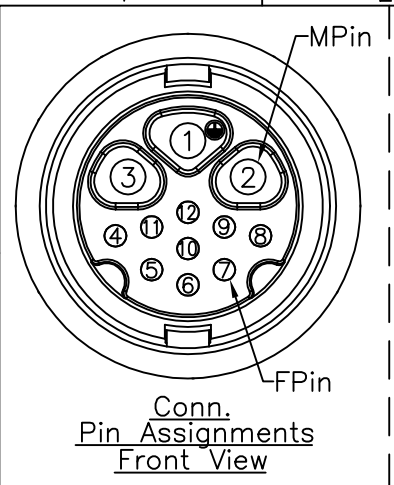

5	6	7	8
REV. A	ECN NO. LTD-000003336	DATE 2010/12/01	SIGN Ann DESCRIPTION NEW ITEM

DCD-12AFEM-LR7AXX

XX:01~99Meter
 01:01Meter
 02:02Meters
 ...
 99:99Meters

Cable Length(L):01~99Meters

12	Drain	地線	(24AWG)	Twist 對線
11	Brown	棕	(24AWG)	
10	Black	黑	(24AWG)	Twist 對線
9	Gray	灰	(24AWG)	
8	Blue	藍	(24AWG)	Twist 對線
7	Green	綠	(24AWG)	
6	Yellow	黃	(24AWG)	Twist 對線
5	White	白	(24AWG)	
4	Red	紅	(24AWG)	Twist 對線
3	Blue	藍	(16AWG)	
2	Brown	棕	(16AWG)	Twist 對線
1	Green/Yellow	綠/黃	(16AWG)	
Conn.	Wire Color			
Pin Out				

- Note:
- * @C Important Dimension To Check.
 - * Waterproof Rate: IP67
 - * Connector: Nylon+GF, Black
 - * Pin: Copper Alloy, Gold Plated
 - * Cable: UL2464 (24AWG*4P+D+AL/MY)+16AWG*3C+F+P, Black, PVC Jacket, UV Resistant, OD=11.0mm.
 - * Cable Length Tolerance: 01M±40mm
 02M~05M:±60mm
 06M~10M:±100mm
 11M~30M:±200mm
 31M~99M:±500mm

UNIT:mm		TITLE Cable Connector 90° FConn 3MPin(20A)+9FPin(5A)	Amphenol LTW	ITEM NO	DRAWN BY Enoch	DATE 2009/12/30
TOLERANCE ±0.5 mm	SCALE Free	SHEET 1 OF 1	安費諾亮泰企業股份有限公司	DWG NO DCD-12AFEM-LR7AXX	CHECKED BY Jimmy	DATE 2009/12/30
	REV. A	SIZE A4	@C :Inspection Item	CUSTOMER ALTW	APPROVED BY Win	DATE 2009/12/30