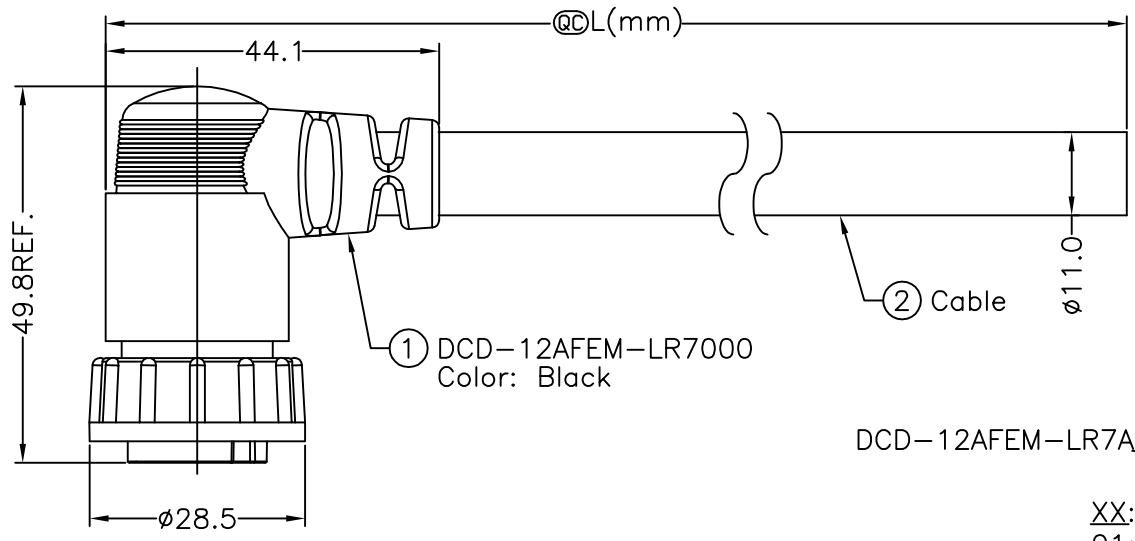

5	6	7	8
REV. A	ECN NO. LTD-000003336	DATE 2010/12/01	SIGN Ann DESCRIPTION NEW ITEM

DCD-12AFEM-LR7AXX

XX:01~99Meter
 01:01Meter
 02:02Meters
 ...
 99:99Meters

Cable Length(L):01~99Meters

12	Drain	地線	(24AWG)	Twist 對線
11	Brown	棕	(24AWG)	
10	Black	黑	(24AWG)	Twist 對線
9	Gray	灰	(24AWG)	
8	Blue	藍	(24AWG)	Twist 對線
7	Green	綠	(24AWG)	
6	Yellow	黃	(24AWG)	Twist 對線
5	White	白	(24AWG)	
4	Red	紅	(24AWG)	Twist 對線
3	Blue	藍	(16AWG)	
2	Brown	棕	(16AWG)	Twist 對線
1	Green/Yellow	綠/黃	(16AWG)	
Conn.	Wire Color			
Pin Out				

- Note:
- * @C Important Dimension To Check.
 - * Waterproof Rate: IP67
 - * Connector: Nylon+GF, Black
 - * Pin: Copper Alloy, Gold Plated
 - * Cable: UL2464 (24AWG*4P+D+AL/MY)+16AWG*3C+F+P, Black, PVC Jacket, UV Resistant, OD=11.0mm.
 - * Cable Length Tolerance: 01M±40mm
 02M~05M:±60mm
 06M~10M:±100mm
 11M~30M:±200mm
 31M~99M:±500mm

UNIT:mm		TITLE Cable Connector 90° FConn 3MPin(20A)+9FPin(5A)	Amphenol LTW	ITEM NO	DRAWN BY Enoch	DATE 2009/12/30
TOLERANCE ±0.5 mm	SCALE Free	SHEET 1 OF 1	安費諾亮泰企業股份有限公司	DWG NO DCD-12AFEM-LR7AXX	CHECKED BY Jimmy	DATE 2009/12/30
	REV. A	SIZE A4	@C :Inspection Item	CUSTOMER ALTW	APPROVED BY Win	DATE 2009/12/30