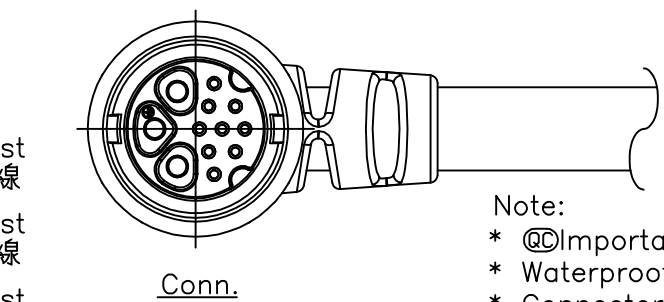

5	6	7	8
REV. A	ECN NO. LTD-000003336	DATE 2010/12/01	SIGN Ann DESCRIPTION NEW ITEM

DCD-12AFEM-LR7AXX

XX:01~99Meter
 01:01Meter
 02:02Meters
 ...
 99:99Meters

Cable Length(L):01~99Meters

12	Drain	地線	(24AWG)	Twist 對線
11	Brown	棕	(24AWG)	
10	Black	黑	(24AWG)	Twist 對線
9	Gray	灰	(24AWG)	
8	Blue	藍	(24AWG)	Twist 對線
7	Green	綠	(24AWG)	
6	Yellow	黃	(24AWG)	Twist 對線
5	White	白	(24AWG)	
4	Red	紅	(24AWG)	Twist 對線
3	Blue	藍	(16AWG)	
2	Brown	棕	(16AWG)	Twist 對線
1	Green/Yellow	綠/黃	(16AWG)	
Conn.	Wire Color			
Pin Out				

- Note:
- * @C Important Dimension To Check.
 - * Waterproof Rate: IP67
 - * Connector: Nylon+GF, Black
 - * Pin: Copper Alloy, Gold Plated
 - * Cable: UL2464 (24AWG*4P+D+AL/MY)+16AWG*3C+F+P, Black, PVC Jacket, UV Resistant, OD=11.0mm.
 - * Cable Length Tolerance: 01M±40mm
 02M~05M:±60mm
 06M~10M:±100mm
 11M~30M:±200mm
 31M~99M:±500mm

UNIT:mm		TITLE Cable Connector 90° FConn 3MPin(20A)+9FPin(5A)	Amphenol LTW	ITEM NO	DRAWN BY Enoch	DATE 2009/12/30
TOLERANCE ±0.5 mm	SCALE Free	SHEET 1 OF 1	安費諾亮泰企業股份有限公司	DWG NO DCD-12AFEM-LR7AXX	CHECKED BY Jimmy	DATE 2009/12/30
	REV. A	SIZE A4	@C :Inspection Item	CUSTOMER ALTW	APPROVED BY Win	DATE 2009/12/30