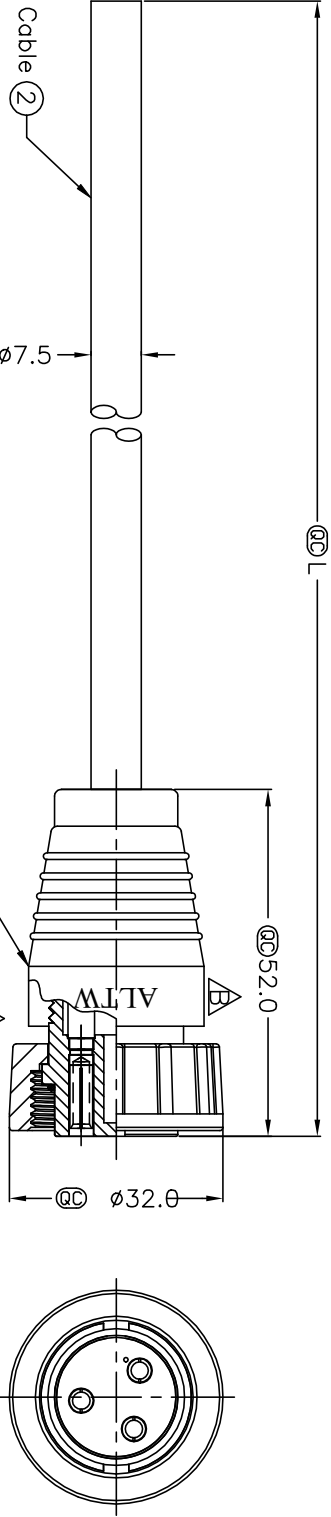

REV.	ECN NO.	DATE	SIGN	DESCRIPTION
B	LEN1380262~265	2013/08/20	Ruru	Change Logo & Modify Note
C	C200914	2020/06/16	Ruru	△X3

DC-03BFFM-SL6AXX

XX:01~99Meter
 01:01Meter
 02:02Meters
 ...
 99:99Meters
 Cable Length(L):01~99 Meter

Black	黑	3
Blue	藍	2
Brown	棕	1
Wire Color		Conn.
Pin Out		

- △ Note:
- * @Important Dimension.
 - * Waterproof Rate: IP66
 - * Housing: Thermoplastic, Black
 - * Female Pin: Copper Alloy, Gold Plated
 - * O-Ring: Rubber, Black
 - * Screw Nut: Thermoplastic, Black
 - * Cable: UL2464 16AWG*3C+D+AL/My
 - * UV Resistant OD=7.5mm, Black
- △ Cable Length Tolerance: 01M:40mm
 02M~05M:60mm
 06M~10M:100mm
 11M~30M:200mm
 31M~99M:500mm

UNIT:mm		TITLE	0 CERES, D-20A, 03P, CABLE W/O SR
TOLERANCE	±0.5 mm	SCALE	1 : 1
REV.	C	SIZE	A4
		SHEET	1 OF 1
		①	inspection Item

Amphenol LTW
 安費諾亮泰企業股份有限公司

ITEM NO	DC-03BFFM-SL6AXX	DRAWN BY	Ruru	DATE	2013/08/20
DWG NO	DC-03BFFM-SL6AXX	CHECKED BY	Vicky	DATE	2013/08/20
CUSTOMER	ALTW	APPROVED BY	Rita	DATE	2013/08/20