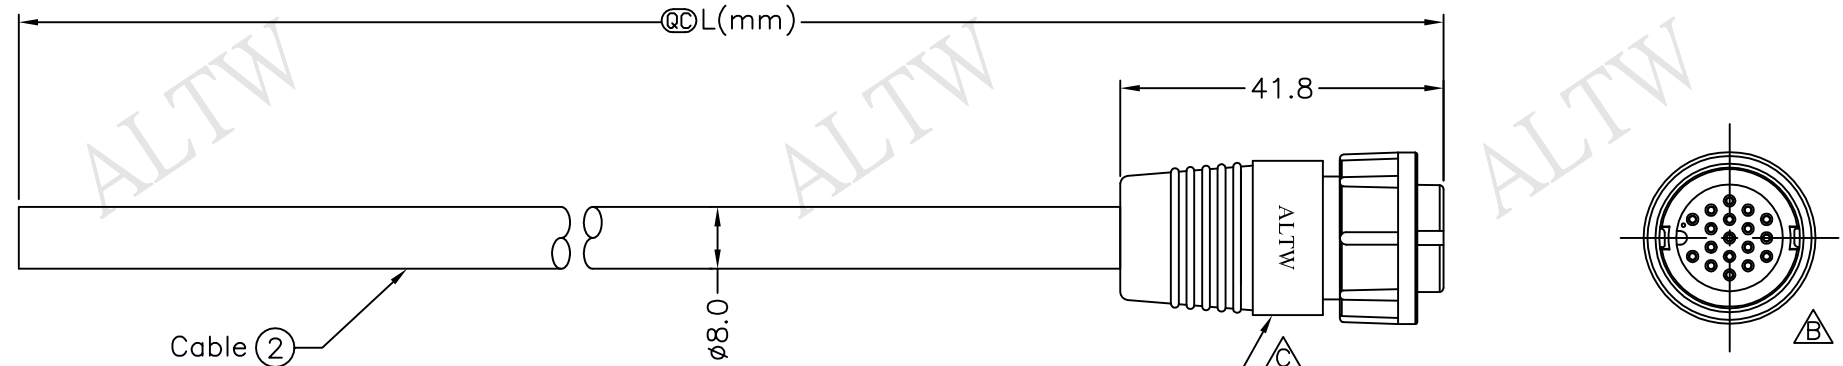

REV.	ECN NO.	DATE	SIGN	DESCRIPTION
B	LEN-0C0129~132	2010/11/23	Ivan	Change前導角View
C	LEN15C0531~534	2015/12/16	Ruru	Change Logo

Blue/White	藍/白	18
Light Green	淺綠	17
Green/White	綠/白	16
Brown/White	棕/白	15
Orange/White	橙/白	14
Black/White	黑/白	13
Red/White	紅/白	12
Orange	橙	11
Pink	粉紅	10
Gray	灰	9
Purple	紫	8
Yellow	黃	7
Green	綠	6
White	白	5
Brown	棕	4
Blue	藍	3
Black	黑	2
Red	紅	1
Wire Color		Conn.
Pin Out		

CU-18BFFM-LL6000 ①
Color: Black

CU-18BFFM-LL6AXX
XX:01~99Meters
01:01Meter
02:02Meters
⋮
99:99Meters
Cable Length(L):01~99Meters

- Note:
- * @C Important Dimension.
 - * Waterproof Rate: IP66
 - * Housing: Nylon+GF, Black
 - * Female Pin: Copper Alloy, Gold Plated
 - * O-Ring: EPDM, Black
 - * Lock Nut: Nylon+GF, Black
 - * Cable: UL2464 24AWG*18C+Drain+AL/My PVC Jacket, UV Resistant, OD=8.0mm, Black
 - * Cable Length Tolerance:
 - 01M:±40mm
 - 02M~05M:±60mm
 - 06M~10M:±100mm
 - 11M~30M:±200mm
 - 31M~99M:±500mm

Pin Assignments Front View

UNIT:mm		TITLE	Middle	Amphenol LTW	ITEM NO	DRAWN BY	Ruru	DATE	2015/12/16
TOLERANCE	±0.5mm		Cable Lock 18Pin F Conn F Pin	安費諾亮泰企業股份有限公司	DWG NO	CHECKED BY	Rita	DATE	2015/12/16
		SCALE	Free		CUSTOMER	APPROVED BY	Lisa	DATE	2015/12/16
		REV.	C						
		SIZE	A4						
			@C :Inspection Item						
1	2	3	4	5	6	7	8	FMW0702-01-01A2	