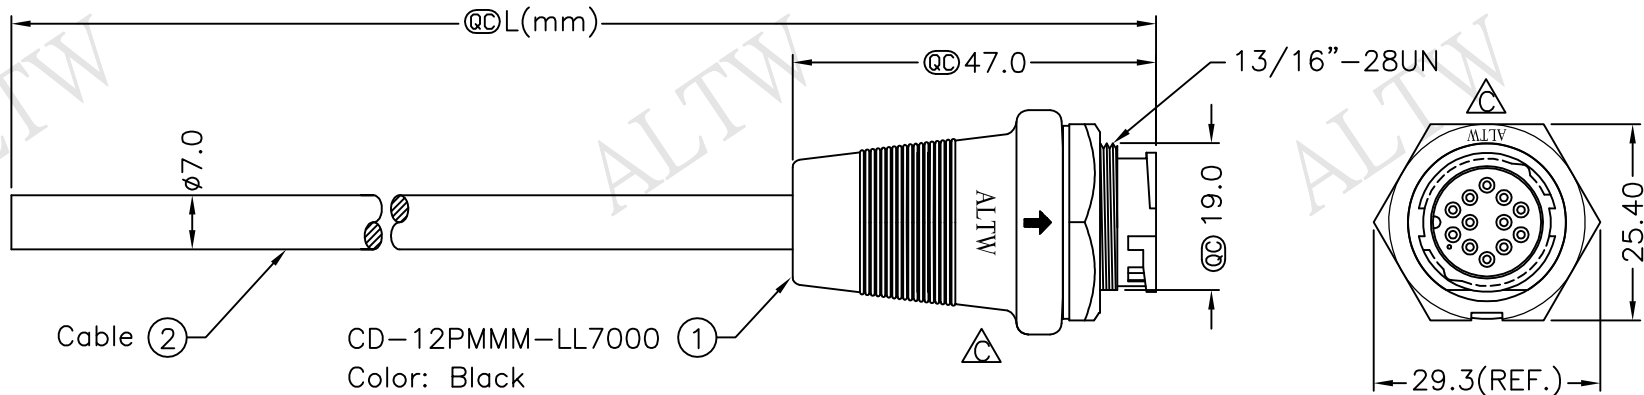

REV.	ECN NO.	DATE	SIGN	DESCRIPTION
B	LEN-8B0079~82	2008/09/25	Shin	Add Note
C	LEN1630536~39	2016/03/17	Ruru	Change Logo & Note

Cable ② CD-12PMMM-LL7000 ①
Color: Black

CD-12PMMM-LL7AXX
 XX:01~99Meter
 01:01Meter
 02:02Meters
 ...
 99:99Meters
 Cable Length(L):01~99Meters

Recommended Panel Cut-Out

Pin Assignments Front View

6	Gray	灰	12	Light Green	淺綠
5	Yellow	黃	11	Purple	紫
4	Green	綠	10	Orange	橘
3	White	白	9	Black	黑
2	Blue	藍	8	Red	紅
1	Brown	棕	7	Pink	粉紅
Conn.	Wire Color	Conn.	Wire Color		

- Note:
- * @C Important Dimensions To Check.
 - * Waterproof Rate: IP67
 - * Housing: Nylon+GF,Black
 - * Male Pin: Copper Alloy,Gold Plated
 - * Cable: UL2464 24AWG*12C+D+AL/My Black,PVC Jacket UV Resistant, OD=7.0
 - * Use with waterproof cap or dust cap
Panel Thickness Max: 2.0mm
 - * Use without waterproof cap or dust cap
Panel Thickness Max: 3.0mm
 - * Cable Length Tolerance: 01M: ±40mm
02M~05M: ±60mm
06M~10M: ±100mm
11M~30M: ±200mm
31M~99M: ±500mm

UNIT:mm	
TOLERANCE	±0.5 mm

TITLE Middle, Cable Lock 12Pin M Conn M Pin	
SCALE Free	SHEET 1 OF 1
REV. C	SIZE A4
QC : Inspection Item	

Amphenol LTW
安費諾亮泰企業股份有限公司

ITEM NO	DRAWN BY Ruru	DATE 2016/03/17
DWG NO CD-12PMMM-LL7AXX	CHECKED BY Rita	DATE 2016/03/17
CUSTOMER ALTW	APPROVED BY Lisa	DATE 2016/03/17