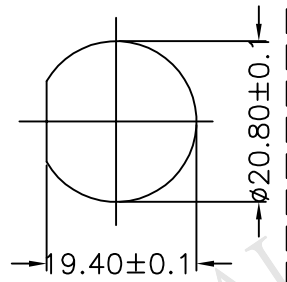

REV.	ECN NO.	DATE	SIGN	DESCRIPTION
B	LEN-8B0079~82	2008/09/25	Shin	Add Note
C	LEN1630536~39	2016/03/17	Ruru	Change Logo & Note

Cable ② CD-12PMMM-LL7000 ①
Color: Black

CD-12PMMM-LL7AXX
 XX:01~99Meter
 01:01Meter
 02:02Meters
 ...
 99:99Meters
 Cable Length(L):01~99Meters

- Note:
- * @C Important Dimensions To Check.
 - * Waterproof Rate: IP67
 - * Housing: Nylon+GF,Black
 - * Male Pin: Copper Alloy,Gold Plated
 - * Cable: UL2464 24AWG*12C+D+AL/My Black,PVC Jacket UV Resistant, OD=7.0
 - * Use with waterproof cap or dust cap
Panel Thickness Max: 2.0mm
 - * Use without waterproof cap or dust cap
Panel Thickness Max: 3.0mm
 - * Cable Length Tolerance: 01M: ±40mm
02M~05M: ±60mm
06M~10M: ±100mm
11M~30M: ±200mm
31M~99M: ±500mm

UNIT:mm	
TOLERANCE	±0.5 mm

TITLE Middle, Cable Lock 12Pin M Conn M Pin	
SCALE Free	SHEET 1 OF 1
REV. C	SIZE A4
QC : Inspection Item	

Amphenol LTW
安費諾亮泰企業股份有限公司

ITEM NO	DRAWN BY Ruru	DATE 2016/03/17
DWG NO CD-12PMMM-LL7AXX	CHECKED BY Rita	DATE 2016/03/17
CUSTOMER ALTW	APPROVED BY Lisa	DATE 2016/03/17