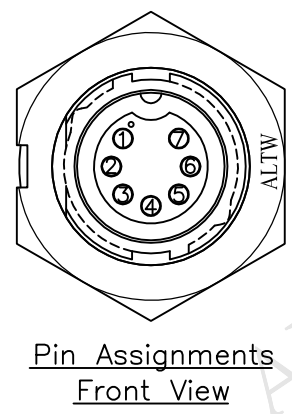

REV.	ECN NO.	DATE	SIGN	DESCRIPTION
C		05/29/2008	Ivan	Modify the holes & change pin
D	LEN-8B0170~173	2008/09/25	Shin	Add Note
E	LEN1630491~494	2016/03/15	Ruru	Change Logo & Note

Cable ② CD-07PMFM-LL7000
Color: Black

CD-07PMFM-LL7AXX
 XX:01~99Meter
 01:01Meter
 02:02Meters
 ...
 99:99Meters
 Cable Length(L):01~99Meters

- Note:
- * @Q Important Dimensions To Check.
 - * Waterproof Rate: IP67
 - * Housing: Nylon+GF,Black
 - * Female Pin: Copper Alloy,Gold Plated
 - * Cable: UL2464 24AWG*7C+D+AL/My, PVC Jacket UV Resistant, OD=5.8, Black
 - * Use with waterproof cap or dust cap
Panel Thickness Max: 2.0mm
 - * Use without waterproof cap or dust cap
Panel Thickness Max: 3.0mm
 - * Cable Length Tolerance: 01M: ±40mm
02M~05M: ±60mm
06M~10M: ±100mm
11M~30M: ±200mm
31M~99M: ±500mm

7	White	白	△
6	Green	綠	△
5	Brown	棕	△
4	Red	紅	△
3	Yellow	黃	△
2	Orange	橘	△
1	Blue	藍	△
Conn.	Wire Color		
	Pin Out		

UNIT:mm		TITLE	ITEM NO	DRAWN BY	DATE
TOLERANCE		Middle, Cable Lock 7Pin M Conn F Pin		Ruru	2016/03/15
±0.5 mm		SCALE Free SHEET 1 OF 1	DWG NO	CHECKED BY	DATE
		REV. E SIZE A4 @QC :Inspection Item	CD-07PMFM-LL7AXX	Rita	2016/03/15
			CUSTOMER	APPROVED BY	DATE
			ALTW	Lisa	2016/03/15