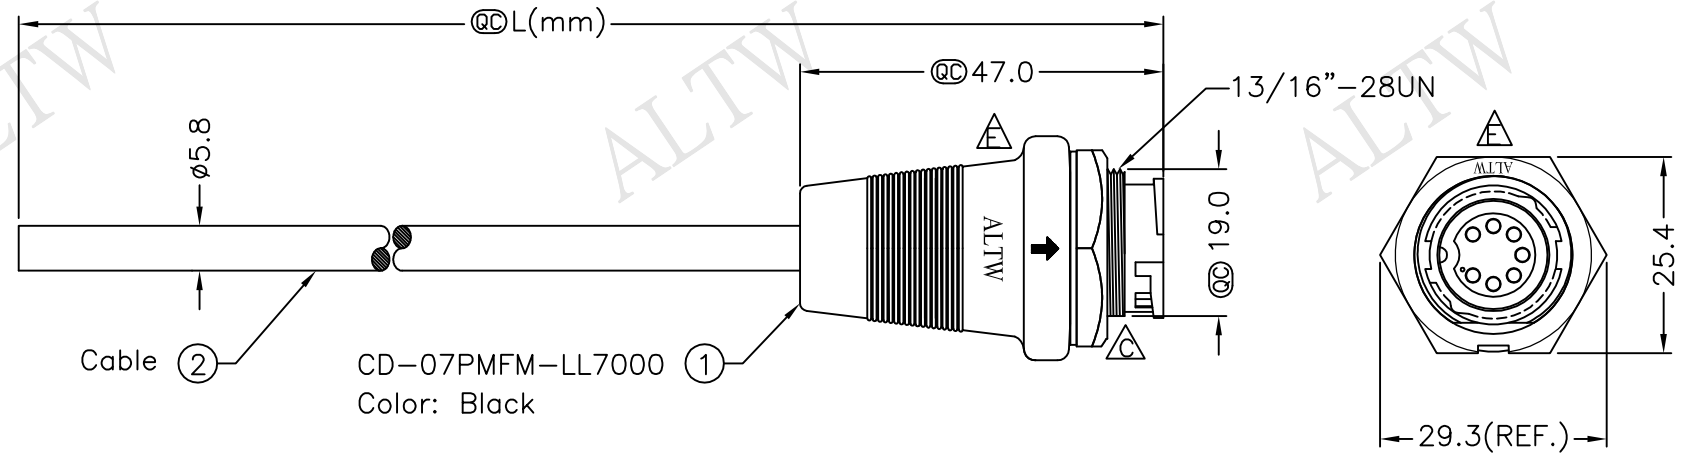

REV.	ECN NO.	DATE	SIGN	DESCRIPTION
C		05/29/2008	Ivan	Modify the holes & change pin
D	LEN-8B0170~173	2008/09/25	Shin	Add Note
E	LEN1630491~494	2016/03/15	Ruru	Change Logo & Note

Cable ② CD-07PMFM-LL7000
Color: Black

CD-07PMFM-LL7AXX
 XX:01~99Meter
 01:01Meter
 02:02Meters
 ...
 99:99Meters
 Cable Length(L):01~99Meters

- Note:
- * @Q Important Dimensions To Check.
 - * Waterproof Rate: IP67
 - * Housing: Nylon+GF,Black
 - * Female Pin: Copper Alloy,Gold Plated
 - * Cable: UL2464 24AWG*7C+D+AL/My, PVC Jacket UV Resistant, OD=5.8, Black
 - * Use with waterproof cap or dust cap
Panel Thickness Max: 2.0mm
 - * Use without waterproof cap or dust cap
Panel Thickness Max: 3.0mm
 - * Cable Length Tolerance: 01M: ±40mm
02M~05M: ±60mm
06M~10M: ±100mm
11M~30M: ±200mm
31M~99M: ±500mm

7	White	白	△
6	Green	綠	△
5	Brown	棕	△
4	Red	紅	△
3	Yellow	黃	△
2	Orange	橘	△
1	Blue	藍	△
Conn.	Wire Color		
	Pin Out		

UNIT:mm		TITLE	ITEM NO	DRAWN BY	DATE
TOLERANCE		Middle, Cable Lock 7Pin M Conn F Pin		Ruru	2016/03/15
±0.5 mm		SCALE Free SHEET 1 OF 1	DWG NO	CHECKED BY	DATE
		REV. E SIZE A4 @QC :Inspection Item	CD-07PMFM-LL7AXX	Rita	2016/03/15
			CUSTOMER	APPROVED BY	DATE
			ALTW	Lisa	2016/03/15