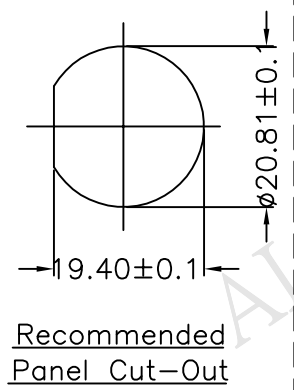

REV.	ECN NO.	DATE	SIGN	DESCRIPTION
C		05/29/2008	Ivan	Modify the holes & change pin
D	LEN-8B0170~173	2008/09/25	Shin	Add Note
E	LEN1630491~494	2016/03/15	Ruru	Change Logo & Note

Cable ② CD-07PMFM-LL7000
Color: Black

CD-07PMFM-LL7AXX
 XX:01~99Meter
 01:01Meter
 02:02Meters
 ...
 99:99Meters
 Cable Length(L):01~99Meters

- Note:
- * @Q Important Dimensions To Check.
 - * Waterproof Rate: IP67
 - * Housing: Nylon+GF,Black
 - * Female Pin: Copper Alloy,Gold Plated
 - * Cable: UL2464 24AWG*7C+D+AL/My, PVC Jacket UV Resistant, OD=5.8, Black
 - * Use with waterproof cap or dust cap
Panel Thickness Max: 2.0mm
 - * Use without waterproof cap or dust cap
Panel Thickness Max: 3.0mm
 - * Cable Length Tolerance: 01M: ±40mm
02M~05M: ±60mm
06M~10M: ±100mm
11M~30M: ±200mm
31M~99M: ±500mm

7	White	白	△
6	Green	綠	△
5	Brown	棕	△
4	Red	紅	△
3	Yellow	黃	△
2	Orange	橘	△
1	Blue	藍	△
Conn.	Wire Color		
	Pin Out		

UNIT:mm		TITLE	ITEM NO	DRAWN BY	DATE
TOLERANCE		Middle, Cable Lock 7Pin M Conn F Pin		Ruru	2016/03/15
±0.5 mm		SCALE Free SHEET 1 OF 1	DWG NO	CHECKED BY	DATE
		REV. E SIZE A4 @QC :Inspection Item	CD-07PMFM-LL7AXX	Rita	2016/03/15
			CUSTOMER	APPROVED BY	DATE
			ALTW	Lisa	2016/03/15