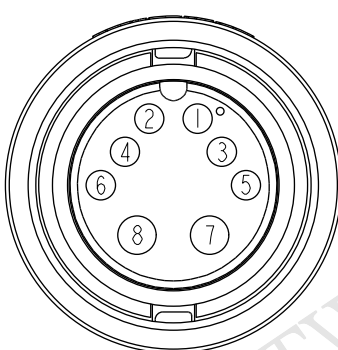

Pin Assignments
Front View

Pin	Wire Color	Wire Gauge	Color
8	Green	20AWG	綠
7	Blue	20AWG	藍
6	Yellow	24AWG	黃
5	Orange	24AWG	橘
4	Red	24AWG	紅
3	Brown	24AWG	棕
2	Black	24AWG	黑
1	Purple	24AWG	紫
Conn.	Wire Color		

CBD-08AFFM-LL7AXX

- XX : 01~99Meters
- 01 : 01Meter
- 02 : 02Meters
- ...
- 99 : 99Meters

Cable Length(L): 01~99Meters

- Note:**
- * \varnothing Important Dimension To Check
 - * Waterproof Rate: IP67
 - * Housing: Nylon+GF, Black
 - * Female Pin: Copper Alloy, Gold Plated
 - * Lock Nut: Nylon+GF, Black
 - * O-Ring: EPDM, Black
 - * Cable: UL2464 (20AWG*2C+24AWG*6C)+Drain+Al/My, Black,PVC Jacket,UV Resistant,OD=6.0
 - * Cable Length Tolerance:
 - 01M~05M: ±60mm
 - 06M~10M: ±100mm
 - 11M~30M: ±200mm
 - 31M~99M: ±500mm

UNIT:mm	
TOLERANCE	±0.5 mm

TITLE Middle Cable Lock 8Pin F Conn F Pin			
SCALE 1:1	SIZE A4	SHEET 1 OF 1	
REV. C	WC-REV. A.1	\varnothing : Inspection item	

Amphenol LTW
安費諾亮泰企業股份有限公司

ITEM NO	DRAWN BY Vicky	DATE 2014-07-29
DWG NO CBD-08AFFM-LL7AXX	CHECKED BY Sam	DATE 2014-07-29
CUSTOMER ALTW	APPROVED BY Rita	DATE 2014-07-29