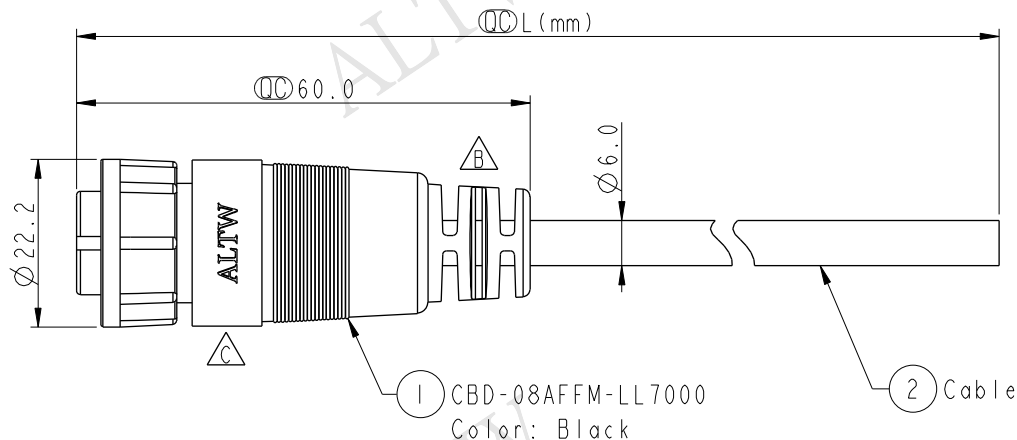

Pin Assignments
Front View

Pin	Wire Color	Wire Gauge	Color
8	Green	20AWG	綠
7	Blue	20AWG	藍
6	Yellow	24AWG	黃
5	Orange	24AWG	橘
4	Red	24AWG	紅
3	Brown	24AWG	棕
2	Black	24AWG	黑
1	Purple	24AWG	紫
Conn.	Wire Color		

CBD-08AFFM-LL7AXX

- XX : 01~99Meters
- 01 : 01Meter
- 02 : 02Meters
- ...
- 99 : 99Meters

Cable Length(L): 01~99Meters

- Note:**
- * \varnothing Important Dimension To Check
 - * Waterproof Rate: IP67
 - * Housing: Nylon+GF, Black
 - * Female Pin: Copper Alloy, Gold Plated
 - * Lock Nut: Nylon+GF, Black
 - * O-Ring: EPDM, Black
 - * Cable: UL2464 (20AWG*2C+24AWG*6C)+Drain+Al/My, Black,PVC Jacket,UV Resistant,OD=6.0
 - * Cable Length Tolerance:
 - 01M~05M: ±60mm
 - 06M~10M: ±100mm
 - 11M~30M: ±200mm
 - 31M~99M: ±500mm

UNIT:mm	
TOLERANCE	±0.5 mm

TITLE Middle Cable Lock 8Pin F Conn F Pin			
SCALE 1:1	SIZE A4	SHEET 1 OF 1	
REV. C	WC-REV. A.1	\varnothing : Inspection item	

Amphenol LTW
安費諾亮泰企業股份有限公司

ITEM NO	DRAWN BY Vicky	DATE 2014-07-29
DWG NO CBD-08AFFM-LL7AXX	CHECKED BY Sam	DATE 2014-07-29
CUSTOMER ALTW	APPROVED BY Rita	DATE 2014-07-29