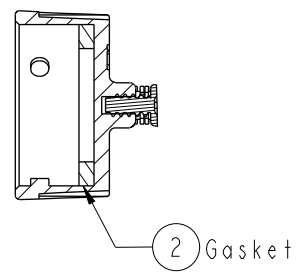

REV.	ECN NO.	DATE	SIGN	DESCRIPTION
A	Initial Release	2013/09/10	Vicky	Old Item No. CAP-WEBMMLBI

SECTION A-A

Note:
 * \varnothing Important Dimension.
 * Waterproof Rate: IP67
 * Cap: PBT+PC ,Black
 * Gasket: Silicone, Black
 * Screw is not allowed to tight (Chain be revolve)
 不可將螺絲鎖緊, (鏈條要可旋轉)

A	UNIT: mm			TITLE Waterproof Cap Mix Size GBD Male Conn, 3 Point Lock			Amphenol LTW 安費諾亮泰企業股份有限公司		ITEM NO CAP-WEBMTPBI	DRAWN BY Vicky	DATE 2013-09-10
	TOLERANCE .X ±0.25 .XX ±0.1 .XXX ±0.05 ANGLES ±1°	SCALE 1:1	SIZE A4	SHEET 1	OF 1	REV. A	WC-REV. A.2	\varnothing : Inspection item	DWG NO CAP-WEBMTPBI	CHECKED BY Sam	DATE 2013-09-10
								CUSTOMER ALTW	APPROVED BY Rita	DATE 2013-09-10	