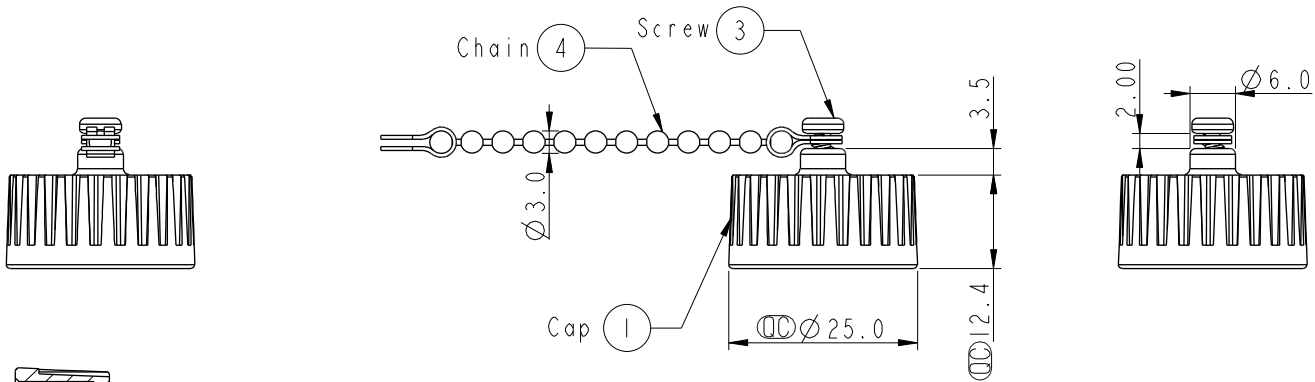

REV.	ECN NO.	DATE	SIGN	DESCRIPTION
A	Initial Release	2013/09/10	Vicky	Old Item No. CAP-WEBMMLBI

SECTION A-A

Note:
 * \varnothing Important Dimension.
 * Waterproof Rate: IP67
 * Cap: PBT+PC ,Black
 * Gasket: Silicone, Black
 * Screw is not allowed to tight (Chain be revolve)
 不可將螺絲鎖緊, (鏈條要可旋轉)

A	UNIT: mm			TITLE Waterproof Cap Mix Size GBD Male Conn, 3 Point Lock			Amphenol LTW 安費諾亮泰企業股份有限公司		ITEM NO CAP-WEBMTPBI	DRAWN BY Vicky	DATE 2013-09-10
	TOLERANCE .X ±0.25 .XX ±0.1 .XXX ±0.05 ANGLES ±1°	SCALE 1:1	SIZE A4	SHEET 1	OF 1	REV. A	WC-REV. A.2	\varnothing : Inspection item	DWG NO CAP-WEBMTPBI	CHECKED BY Sam	DATE 2013-09-10
								CUSTOMER ALTW	APPROVED BY Rita	DATE 2013-09-10	