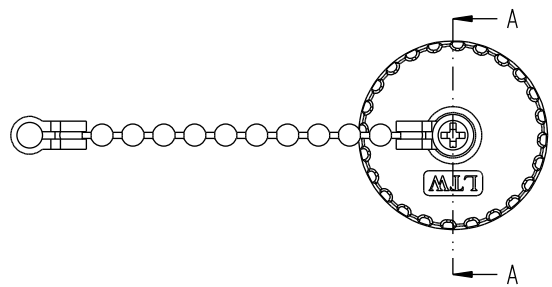

REV.	ECN NO.	DATE	SIGN	DESCRIPTION
A	Initial Release	2013/09/10	Vicky	Old Item No. CAP-WEBMMLBI

SECTION A-A

Note:
 * \varnothing Important Dimension.
 * Waterproof Rate: IP67
 * Cap: PBT+PC ,Black
 * Gasket: Silicone, Black
 * Screw is not allowed to tight (Chain be revolve)
 不可將螺絲鎖緊, (鏈條要可旋轉)

A	UNIT: mm			TITLE Waterproof Cap Mix Size GBD Male Conn, 3 Point Lock			Amphenol LTW 安費諾亮泰企業股份有限公司		ITEM NO CAP-WEBMTPBI	DRAWN BY Vicky	DATE 2013-09-10
	TOLERANCE .X ±0.25 .XX ±0.1 .XXX ±0.05 ANGLES ±1°	SCALE 1:1	SIZE A4	SHEET 1	OF 1	REV. A	WC-REV. A.2	\varnothing : Inspection item	DWG NO CAP-WEBMTPBI	CHECKED BY Sam	DATE 2013-09-10
								CUSTOMER ALTW	APPROVED BY Rita	DATE 2013-09-10	