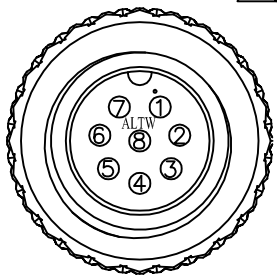

REV.	ECN NO.	DATE	SIGN	DESCRIPTION
B	LEN-790211	2007/09/13	WUFEI	Change Nut
C	LEN-920168~71	2008/09/29	Li Xiu Zhi	Change Front View
D	LEN1710144~47	2017/01/17	Ruru	Change Logo

BSD-08BFFM-SR6000
Color: Black

BSD-08BFFM-SR6AXX

XX:01~99Meter
01:01Meter
02:02Meters
:
:
99:99Meters

Cable Length(L):01~99Meters

Conn.

Pin Assignments
Front View

Shield	Drain	地線
8	Green	綠
7	Yellow	黃
6	Orange	桔
5	Red	紅
4	Blue	藍
3	White	白
2	Brown	棕
1	Black	黑
Conn.	Wire Color	
	Pin Out	

Note:

- * @@ Important Dimension To Check.
- * Waterproof Rate: IP66
- * Housing: Black, Nylon+GF
- * Pin: Copper Alloy, Gold Plated
- * Cable: Black, UL2464 24AWG*8C+Drain+Al/My (UV Resistant), OD=5.5
- * Cable Length Tolerance: 01M:40mm
02M~05M:60mm
06M~10M:100mm
11M~30M:200mm
31M~99M:500mm

UNIT:mm	
TOLERANCE	±0.5 mm

TITLE Standard, Cable Screw 8Pin F Conn F Pin	
SCALE Free	SHEET 1 OF 1
REV. D	SIZE A4
QC : Inspection Item	

Amphenol LTW
安費諾亮泰企業股份有限公司

ITEM NO	DWG NO	CUSTOMER
	BSD-08BFFM-SR6AXX	ALTW