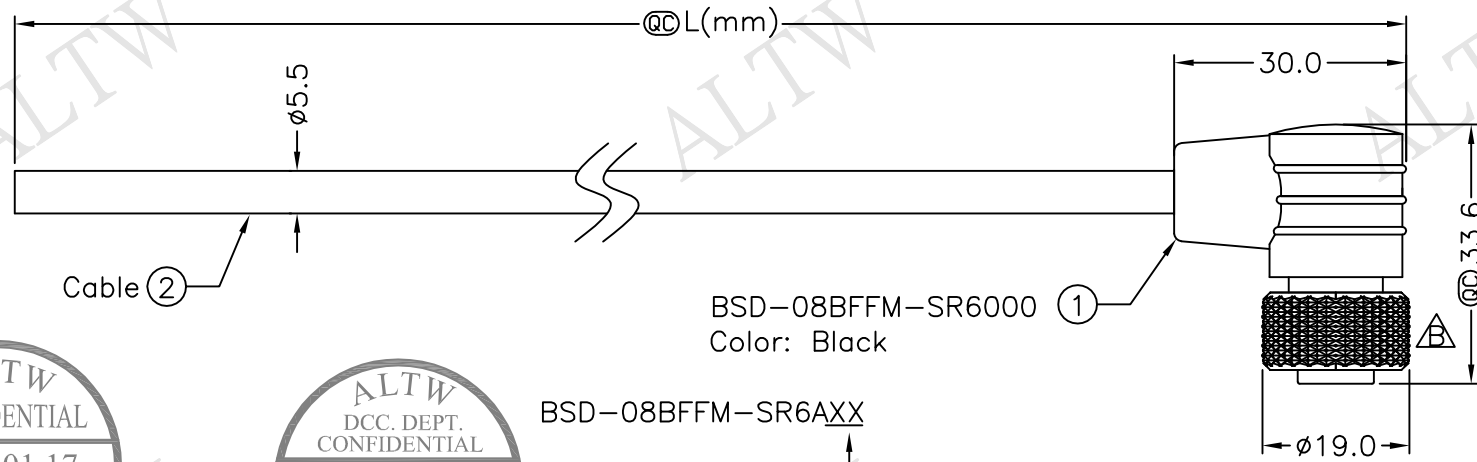

REV.	ECN NO.	DATE	SIGN	DESCRIPTION
B	LEN-790211	2007/09/13	WUFEI	Change Nut
C	LEN-920168~71	2008/09/29	Li Xiu Zhi	Change Front View
D	LEN1710144~47	2017/01/17	Ruru	Change Logo

BSD-08BFFM-SR6000
Color: Black

BSD-08BFFM-SR6AXX

XX:01~99Meter
01:01Meter
02:02Meters
:
:
99:99Meters

Cable Length(L):01~99Meters

Conn.

Pin Assignments
Front View

Shield	Drain	地線
8	Green	綠
7	Yellow	黃
6	Orange	桔
5	Red	紅
4	Blue	藍
3	White	白
2	Brown	棕
1	Black	黑
Conn.	Wire Color	
	Pin Out	

Note:

- * @@ Important Dimension To Check.
- * Waterproof Rate: IP66
- * Housing: Black, Nylon+GF
- * Pin: Copper Alloy, Gold Plated
- * Cable: Black, UL2464 24AWG*8C+Drain+Al/My (UV Resistant), OD=5.5
- * Cable Length Tolerance: 01M:40mm
02M~05M:60mm
06M~10M:100mm
11M~30M:200mm
31M~99M:500mm

UNIT:mm	
TOLERANCE	±0.5 mm

TITLE Standard, Cable Screw 8Pin F Conn F Pin	
SCALE Free	SHEET 1 OF 1
REV. D	SIZE A4
QC : Inspection Item	

Amphenol LTW
安費諾亮泰企業股份有限公司

ITEM NO	DWG NO	CUSTOMER
	BSD-08BFFM-SR6AXX	ALTW