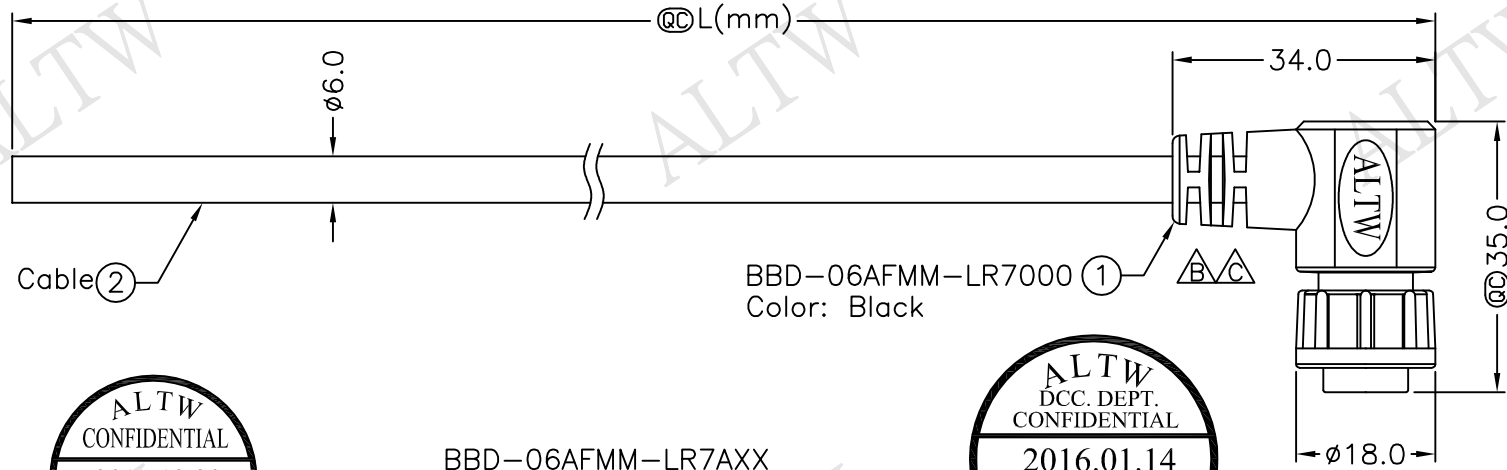

REV.	ECN NO.	DATE	SIGN	DESCRIPTION
B	LEN1190020~23	2011/08/18	Jiang Jun Hud	Change SR View
C	LEN1610116~19	2015/12/30	Ruru	Change Logo

BBD-06AFMM-LR7AXX
 XX:01~99Meter
 01:01Meter
 02:02Meters
 :
 :
 99:99Meters

Cable Length(L):01~99Meters

6	Gray (24AWG)	灰	△
5	Blue (20AWG)	藍	
4	Yellow (24AWG)	黃	
3	Green (24AWG)	綠	
2	Brown (20AWG)	棕	
1	White (24AWG)	白	
Conn.	Wire Color	Pin Out	

Note: Conn.
 * @@Important Dimension To Check.
 * Waterproof Rate: IP67
 * Housing: Black, Nylon+GF
 * Pin: Copper Alloy, Gold Plated
 * Cable: UL2464(20AWG*2C+24AWG*4C)+Drain+Al/My, Black, PVC Jacket UV Resistant, OD=6.0
 △* Cable Length Tolerance:01M:±40mm
 02M~05M:±60mm
 06M~10M:±100mm
 11M~30M:±200mm
 31M~99M:±500mm

UNIT:mm	
TOLERANCE	±0.5 mm

TITLE	Standard	
	Cable Lock 6Pin F Conn M Pin	
SCALE	Free	SHEET 1 OF 1
REV. C	SIZE A4	@@ :Inspection Item

Amphenol LTW
 安費諾亮泰企業股份有限公司

ITEM NO	DRAWN BY	DATE
DWG NO	CHECKED BY	DATE
CUSTOMER	APPROVED BY	DATE
	Ruru	2015/12/30
BBD-06AFMM-LR7AXX	Rita	2015/12/30
ALTW	Lisa	2015/12/30