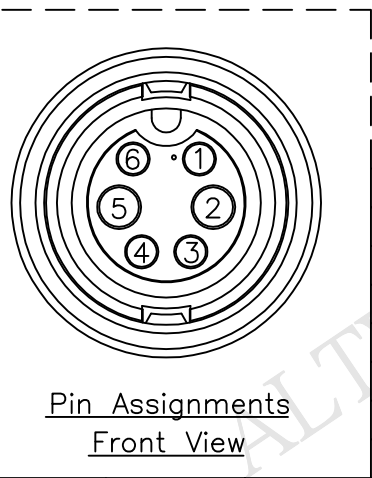

REV.	ECN NO.	DATE	SIGN	DESCRIPTION
B	LEN1190020~23	2011/08/18	Jiang Jun Hud	Change SR View
C	LEN1610116~19	2015/12/30	Ruru	Change Logo

BBD-06AFMM-LR7AXX
 XX:01~99Meter
 01:01Meter
 02:02Meters
 :
 :
 99:99Meters

Cable Length(L):01~99Meters

6	Gray (24AWG)	灰	△
5	Blue (20AWG)	藍	
4	Yellow (24AWG)	黃	
3	Green (24AWG)	綠	
2	Brown (20AWG)	棕	
1	White (24AWG)	白	
Conn.	Wire Color	Pin Out	

Note: Conn.
 * @@Important Dimension To Check.
 * Waterproof Rate: IP67
 * Housing: Black, Nylon+GF
 * Pin: Copper Alloy, Gold Plated
 * Cable: UL2464(20AWG*2C+24AWG*4C)+Drain+Al/My, Black, PVC Jacket UV Resistant, OD=6.0
 △* Cable Length Tolerance:01M:±40mm
 02M~05M:±60mm
 06M~10M:±100mm
 11M~30M:±200mm
 31M~99M:±500mm

UNIT:mm	
TOLERANCE	±0.5 mm

TITLE	Standard	
	Cable Lock 6Pin F Conn M Pin	
SCALE	Free	SHEET 1 OF 1
REV. C	SIZE A4	@@ :Inspection Item

Amphenol LTW
 安費諾亮泰企業股份有限公司

ITEM NO	DRAWN BY	DATE
DWG NO	CHECKED BY	DATE
CUSTOMER	APPROVED BY	DATE
	Ruru	2015/12/30
BBD-06AFMM-LR7AXX	Rita	2015/12/30
ALTW	Lisa	2015/12/30