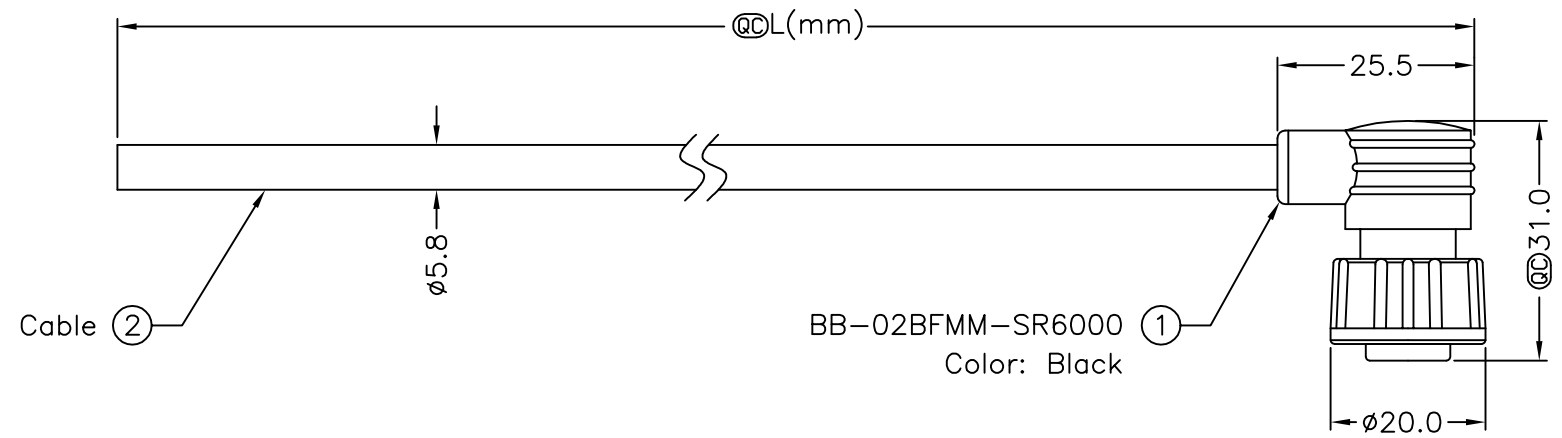

THIS DOCUMENT IS SUBJECT TO CHANGE WITHOUT NOTICE. IT IS CONFIDENTIAL AND A PROPERTY OF Amphenol LTW. DISCLOSURE TO THIRD PARTY HAS TO BE AUTHORIZED BY Amphenol LTW.

5	6	7	8
REV.	ECN NO.	DATE	SIGN

BB-02BFMM-SR6000 ①
Color: Black

BB-02BFMM-SR6AXX

- XX:01~99Meter
- 01:01Meter
- 02:02Meters
- ⋮
- 99:99Meters

Cable Length(L):01~99Meters