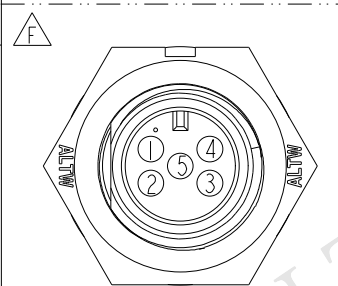

THIS DOCUMENT IS SUBJECT TO CHANGE WITHOUT NOTICE. IT IS CONFIDENTIAL AND A PROPERTY OF Amphenol LTW. DISCLOSURE TO THIRD PARTY HAS TO BE AUTHORIZED BY Amphenol LTW.

REV.	ECN NO.	DATE	SIGN	DESCRIPTION
D		2009/01/05	Ivan Lin	Update Panel Thickness
E	LE3-910056~9	2009/01/06	Tommy	Change Dimension
F	LEN15A0350~3	2015/10/15	Jinhai	Change Logo

AU-05PMMM-SL7000
Color: Black

AU-05PMMM-SL7AXX
XX: 01~99Meters
01: 01Meter
02: 02Meters
:
:
99: 99Meters
Cable Length(L): 01~99Meters

- Note:
- * ⌀ Important Dimension To Check.
 - * Waterproof Rate: IP67
 - * Connector: Nylon+GF, Black
 - * Male Pin: Copper Alloy, Gold Plated
 - * Cable: UL2464 26#*5C+Drain+Al.My
PVC Jacket UV Resistant OD=4.8mm, Black
 - $\triangle\triangle C$ * Use with waterproof cap or dust cap
Panel Thickness Max: 2.5mm
 - $\triangle\triangle D$ * Use without waterproof cap or dust cap
Panel Thickness Max: 3.5mm
 - $\triangle D$ * Cable Length Tolerance: 01M: ±40mm
02M~05M: ±60mm
06M~10M: ±100mm
11M~30M: ±200mm
31M~99M: ±500mm

Conn.	Wire Color	Pin Out
5	Yellow 黃	
4	White 白	
3	Red 紅	
2	Brown 棕	
1	Green 綠	

UNIT: mm TOLERANCE ±0.5	TITLE Mini Cable Screw 5P M Conn. M Pin			Amphenol LTW 安費諾亮泰企業股份有限公司	ITEM NO	DRAWN BY	DATE
	SCALE 3:2	SIZE A4	SHEET 1 OF 1		DWG NO AU-05PMMM-SL7AXX	CHECKED BY Tom	DATE 2015-10-15
	REV. F	WC-REV. .0	⌀ : Inspection item		CUSTOMER ALTW	APPROVED BY Jerry	DATE 2015-10-15