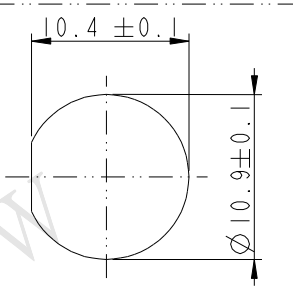

AU-05PMMM-SL7000
Color: Black

AU-05PMMM-SL7AXX
XX: 01~99Meters
01: 01Meter
02: 02Meters
:
:
99: 99Meters
Cable Length(L): 01~99Meters

- Note:
- * ⌀ Important Dimension To Check.
 - * Waterproof Rate: IP67
 - * Connector: Nylon+GF, Black
 - * Male Pin: Copper Alloy, Gold Plated
 - * Cable: UL2464 26#*5C+Drain+Al.My
PVC Jacket UV Resistant OD=4.8mm, Black
 - $\triangle\triangle C$ * Use with waterproof cap or dust cap
Panel Thickness Max: 2.5mm
 - $\triangle\triangle D$ * Use without waterproof cap or dust cap
Panel Thickness Max: 3.5mm
 - $\triangle D$ * Cable Length Tolerance: 01M: ±40mm
02M~05M: ±60mm
06M~10M: ±100mm
11M~30M: ±200mm
31M~99M: ±500mm

Conn.	Wire Color	Pin Out
5	Yellow 黃	
4	White 白	
3	Red 紅	
2	Brown 棕	
1	Green 綠	

UNIT: mm TOLERANCE ±0.5	TITLE Mini Cable Screw 5P M Conn. M Pin			Amphenol LTW 安費諾亮泰企業股份有限公司	ITEM NO	DRAWN BY	DATE
	SCALE 3:2	SIZE A4	SHEET 1 OF 1		DWG NO AU-05PMMM-SL7AXX	CHECKED BY Tom	DATE 2015-10-15
	REV. F	WC-REV. .0	⌀ : Inspection item		CUSTOMER ALTW	APPROVED BY Jerry	DATE 2015-10-15