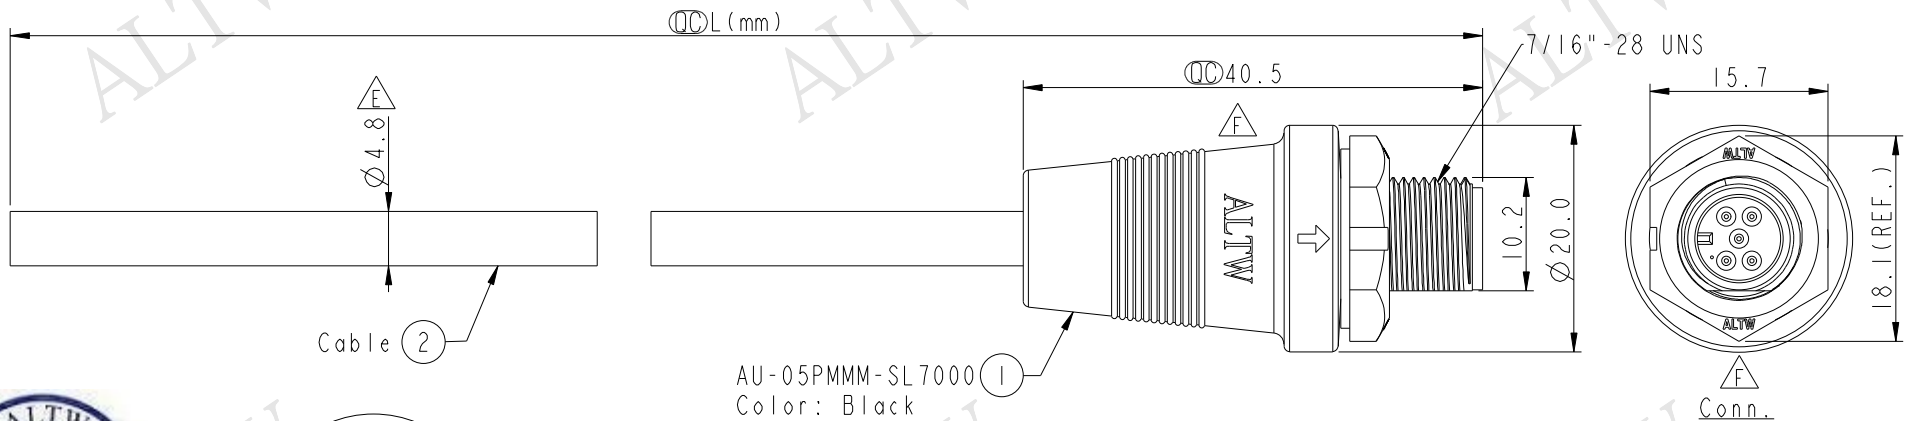

THIS DOCUMENT IS SUBJECT TO CHANGE WITHOUT NOTICE. IT IS CONFIDENTIAL AND A PROPERTY OF Amphenol LTW. DISCLOSURE TO THIRD PARTY HAS TO BE AUTHORIZED BY Amphenol LTW.

REV.	ECN NO.	DATE	SIGN	DESCRIPTION
D		2009/01/05	Ivan Lin	Update Panel Thickness
E	LE3-910056~9	2009/01/06	Tommy	Change Dimension
F	LEN15A0350~3	2015/10/15	Jinhai	Change Logo

AU-05PMMM-SL7000
Color: Black

AU-05PMMM-SL7AXX
XX: 01~99Meters
01: 01Meter
02: 02Meters
:
:
99: 99Meters
Cable Length(L): 01~99Meters

- Note:
- * ⌀ Important Dimension To Check.
 - * Waterproof Rate: IP67
 - * Connector: Nylon+GF, Black
 - * Male Pin: Copper Alloy, Gold Plated
 - * Cable: UL2464 26#*5C+Drain+Al.My
PVC Jacket UV Resistant OD=4.8mm, Black
 - $\triangle\triangle C$ * Use with waterproof cap or dust cap
Panel Thickness Max: 2.5mm
 - $\triangle\triangle D$ * Use without waterproof cap or dust cap
Panel Thickness Max: 3.5mm
 - $\triangle D$ * Cable Length Tolerance: 01M: ±40mm
02M~05M: ±60mm
06M~10M: ±100mm
11M~30M: ±200mm
31M~99M: ±500mm

Conn.	Wire Color	Pin Out
5	Yellow 黃	
4	White 白	
3	Red 紅	
2	Brown 棕	
1	Green 綠	

UNIT: mm TOLERANCE ±0.5	TITLE Mini Cable Screw 5P M Conn. M Pin			Amphenol LTW 安費諾亮泰企業股份有限公司	ITEM NO	DRAWN BY	DATE
	SCALE 3:2	SIZE A4	SHEET 1 OF 1		DWG NO AU-05PMMM-SL7AXX	CHECKED BY Tom	DATE 2015-10-15
	REV. F	WC-REV. .0	⌀ : Inspection item		CUSTOMER ALTW	APPROVED BY Jerry	DATE 2015-10-15