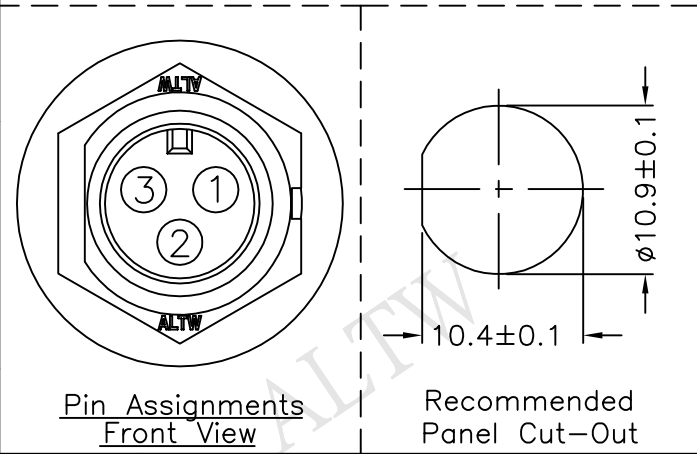

REV.	ECN NO.	DATE	SIGN	DESCRIPTION
D	LEN-910013~016	2009/01/05	Ivan Lin	Update panel thickness.
E	LEN1380086~090	2013/08/08	Vicky	Update Cable OD.
F	LEN15B0232~236	2015/11/03	Ruru	Change Logo

THIS DOCUMENT IS SUBJECT TO CHANGE WITHOUT NOTICE. CONFIDENTIAL AND PROPRIETARY INFORMATION. THIS IS THE PROPERTY OF AMPHENOL LTW. ALL RIGHTS RESERVED.

AD-03PMMM-SL7000 (1)
Color: Black

AD-03PMMM-SL7AXX
XX:01~99Meters
01:01Meter
02:02Meters
:
:
99:99Meters
Cable Length(L):01~99Meters

- Note:
- * @C Important Dimension To Check.
 - * Waterproof Rate: IP67
 - * Housing: Nylon+GF, Black
 - * Pin: Copper Alloy, Gold Plated
 - * Cable: UL2464 24AWG*3C+Drain+A, Black, PVC Jacket, UV Resistant, OD=4.5mm
 - △△* Use with waterproof cap or dust cap For Panel Thickness Max: 2.5mm
 - △△* Use without waterproof cap or dust cap For Panel Thickness Max: 3.5mm
 - △* Cable Length Tolerance: 01M:40mm
02M~05M:60mm
06M~10M:100mm
11M~30M:200mm
31M~99M:500mm

3	Black	黑
2	Blue	藍
1	Brown	棕
Conn.	Wire Color	
	Pin Out	

UNIT:mm		TOLERANCE		TITLE		SCALE		SHEET		REV.		SIZE		CUSTOMER		DRAWN BY		DATE	
±0.5 mm				Mini Cable Screw 3P M Conn M Pin		Free		1 OF 1		F		A4		ALTW		Ruru		2015/11/03	
				Amphenol LTW										AD-03PMMM-SL7AXX		Rita		2015/11/03	
				安費諾亮泰企業股份有限公司										APPROVED BY		Lisa		2015/11/03	