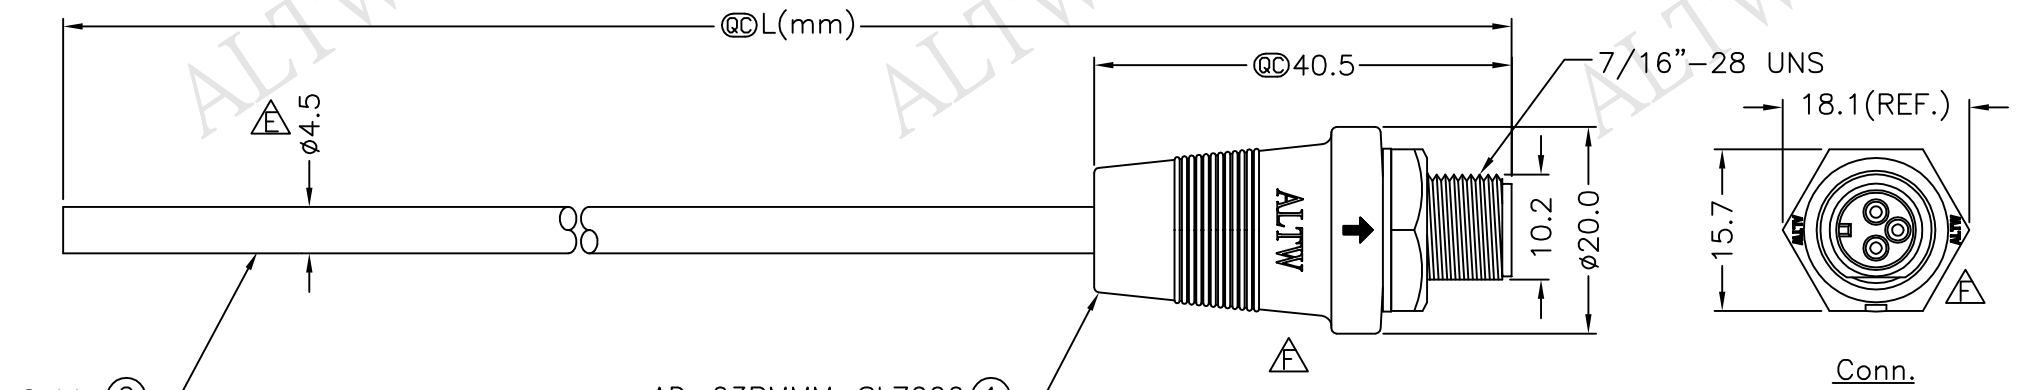

REV.	ECN NO.	DATE	SIGN	DESCRIPTION
D	LEN-910013~016	2009/01/05	Ivan Lin	Update panel thickness.
E	LEN1380086~090	2013/08/08	Vicky	Update Cable OD.
F	LEN15B0232~236	2015/11/03	Ruru	Change Logo

THIS DOCUMENT IS SUBJECT TO CHANGE WITHOUT NOTICE. CONFIDENTIAL AND PROPRIETARY INFORMATION. THIS IS THE PROPERTY OF AMPHENOL LTW. ALL RIGHTS RESERVED.

AD-03PMMM-SL7000 (1)
Color: Black

AD-03PMMM-SL7AXX
XX:01~99Meters
01:01Meter
02:02Meters
:
:
99:99Meters
Cable Length(L):01~99Meters

- Note:
- * @C Important Dimension To Check.
 - * Waterproof Rate: IP67
 - * Housing: Nylon+GF, Black
 - * Pin: Copper Alloy, Gold Plated
 - * Cable: UL2464 24AWG*3C+Drain+A, Black, PVC Jacket, UV Resistant, OD=4.5mm
 - △△* Use with waterproof cap or dust cap For Panel Thickness Max: 2.5mm
 - △△* Use without waterproof cap or dust cap For Panel Thickness Max: 3.5mm
 - △* Cable Length Tolerance: 01M:40mm
02M~05M:60mm
06M~10M:100mm
11M~30M:200mm
31M~99M:500mm

3	Black	黑
2	Blue	藍
1	Brown	棕
Conn.	Wire Color	
	Pin Out	

UNIT:mm		TOLERANCE		TITLE		SCALE		SHEET		REV.		SIZE		CUSTOMER		DRAWN BY		DATE	
±0.5 mm				Mini Cable Screw 3P M Conn M Pin		Free		1 OF 1		F		A4		ALTW		Ruru		2015/11/03	
				Amphenol LTW										AD-03PMMM-SL7AXX		Rita		2015/11/03	
				安費諾亮泰企業股份有限公司										APPROVED BY		Lisa		2015/11/03	