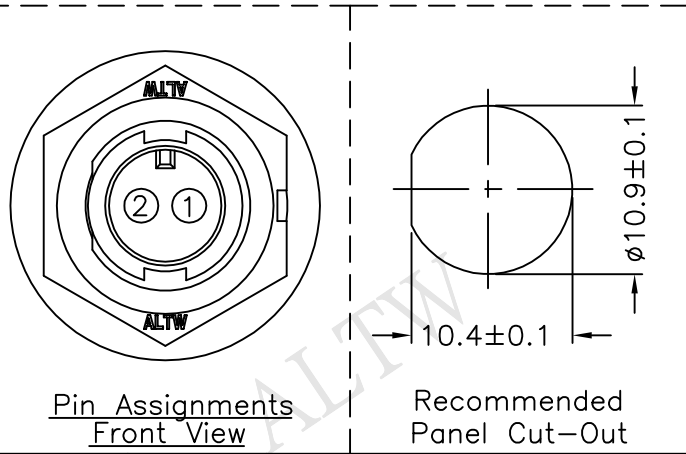

REV.	ECN NO.	DATE	SIGN	DESCRIPTION
B	LEN-8A0122~125	2008/09/10	Shin	Add Note
C	LEN15B0212~215	2015/11/02	Ruru	Change Logo & Note

AD-02PMMM-LL7000 (1)
Color: Black

AD-02PMMM-LL7AXX
 XX:01~99Meters
 01:01Meter
 02:02Meters
 :
 :
 99:99Meters
 Cable Length(L):01~99Meters

- Note:
- * @C Important Dimension To Check.
 - * Waterproof Rate: IP67
 - * Housing: Nylon+GF, Black
 - * Pin: Copper Alloy, Gold Plated
 - * Cable: UL2464 24AWG*2C+Drain+A, PVC Jacket UV Resistant OD=4.2mm, Black
 - * (B) Use with waterproof cap or dust cap
Panel Thickness Max: 2.5mm
 - * (B) Use without waterproof cap or dust cap
Panel Thickness Max: 3.5mm
 - * (C) Cable Length Tolerance: 01M: ± 40 mm
02M~05M: ± 60 mm
06M~10M: ± 100 mm
11M~30M: ± 200 mm
31M~99M: ± 500 mm

2	Red	紅
1	Black	黑
Conn.	Wire Color	
	Pin Out	

UNIT:mm	TITLE	Amphenol LTW	ITEM NO	DRAWN BY	DATE
TOLERANCE	Mini Cable Lock 2Pin M Conn. M Pin	安費諾亮泰企業股份有限公司	DWG NO	Ruru	2015/11/02
± 0.5 mm	SCALE Free SHEET 1 OF 1		AD-02PMMM-LL7AXX	CHECKED BY	DATE
	REV. C SIZE A4 @C :Inspection Item		CUSTOMER ALTW	Rita	2015/11/02
				APPROVED BY	DATE
				Lisa	2015/11/02