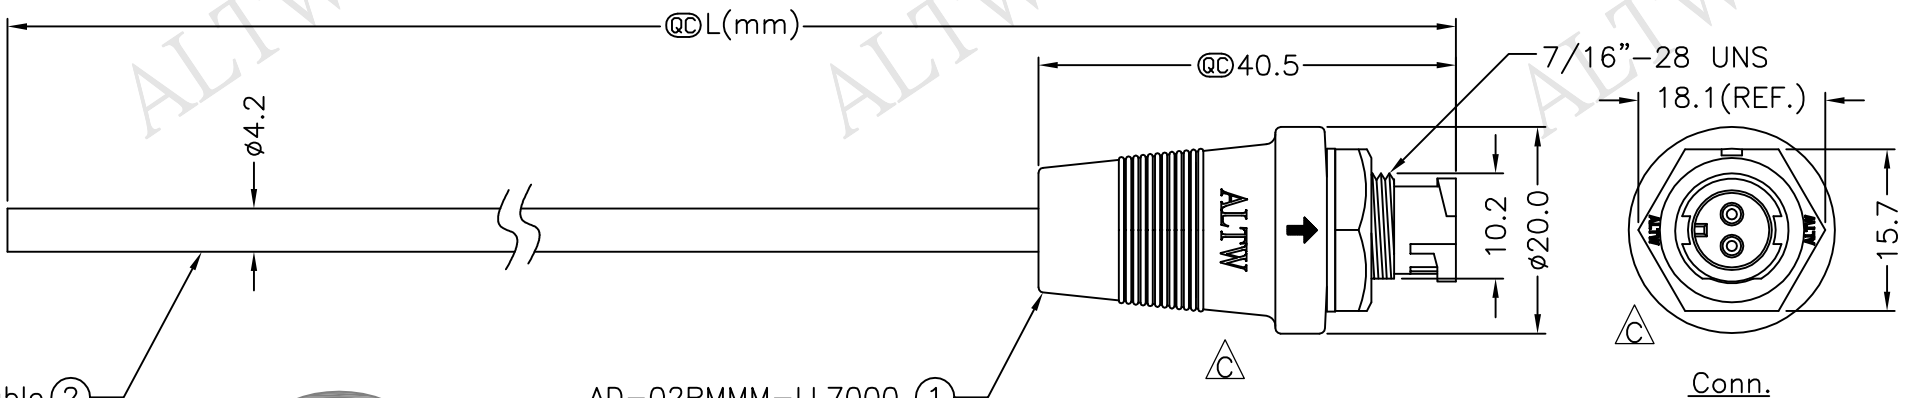

REV.	ECN NO.	DATE	SIGN	DESCRIPTION
B	LEN-8A0122~125	2008/09/10	Shin	Add Note
C	LEN15B0212~215	2015/11/02	Ruru	Change Logo & Note

AD-02PMMM-LL7000 (1)
Color: Black

AD-02PMMM-LL7AXX
 XX:01~99Meters
 01:01Meter
 02:02Meters
 :
 :
 99:99Meters
 Cable Length(L):01~99Meters

- Note:
- * @C Important Dimension To Check.
 - * Waterproof Rate: IP67
 - * Housing: Nylon+GF, Black
 - * Pin: Copper Alloy, Gold Plated
 - * Cable: UL2464 24AWG*2C+Drain+A, PVC Jacket UV Resistant OD=4.2mm, Black
 - * (B) Use with waterproof cap or dust cap
Panel Thickness Max: 2.5mm
 - * (B) Use without waterproof cap or dust cap
Panel Thickness Max: 3.5mm
 - * (C) Cable Length Tolerance: 01M: ± 40 mm
02M~05M: ± 60 mm
06M~10M: ± 100 mm
11M~30M: ± 200 mm
31M~99M: ± 500 mm

2	Red	紅
1	Black	黑
Conn.	Wire Color	
	Pin Out	

UNIT:mm	TITLE	Amphenol LTW	ITEM NO	DRAWN BY	DATE
TOLERANCE	Mini Cable Lock 2Pin M Conn. M Pin	安費諾亮泰企業股份有限公司	DWG NO	Ruru	2015/11/02
± 0.5 mm	SCALE Free SHEET 1 OF 1		AD-02PMMM-LL7AXX	CHECKED BY	DATE
	REV. C SIZE A4 @C :Inspection Item		CUSTOMER ALTW	Rita	2015/11/02
				APPROVED BY	DATE
				Lisa	2015/11/02