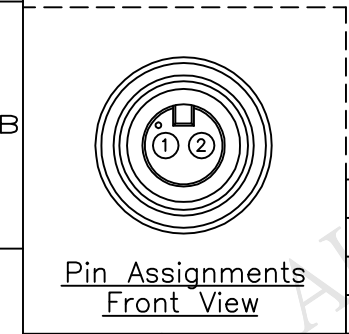

AD-02BFFM-SR6AXX
 ↑
 XX:01~99Meters
 01:01Meter
 02:02Meters
 ⋮
 99:99Meters
 Cable Length(L):01~99Meters

- Note:
- * @C Important Dimension To Check.
 - * Waterproof Rate: IP66
 - * Housing: Nylon+GF, Black
 - * Female Pin: Copper Alloy, Gold Plated
 - * Cable: UL2464 24AWG*2C+Drain+Al/My, Black, PVC Jacket, UV Resistant, OD=4.2mm
 - * Cable Length Tolerance: 01M:±40mm
 02M~05M:±60mm
 06M~10M:±100mm
 11M~30M:±200mm
 31M~99M:±500mm

2	Red	紅
1	Black	黑
Conn.	Wire Color	
	Pin Out	

UNIT:mm TOLERANCE ±0.5mm	TITLE Mini Cable Screw 2Pin F Conn F Pin		Amphenol LTW 安費諾亮泰企業股份有限公司	ITEM NO	DRAWN BY Vicky	DATE 2015/11/05
	SCALE Free	SHEET 1 OF 1		DWG NO AD-02BFFM-SR6AXX	CHECKED BY Rita	DATE 2015/11/05
REV. B	SIZE A4	@C :Inspection Item	CUSTOMER ALTW	APPROVED BY Lisa	DATE 2015/11/05	