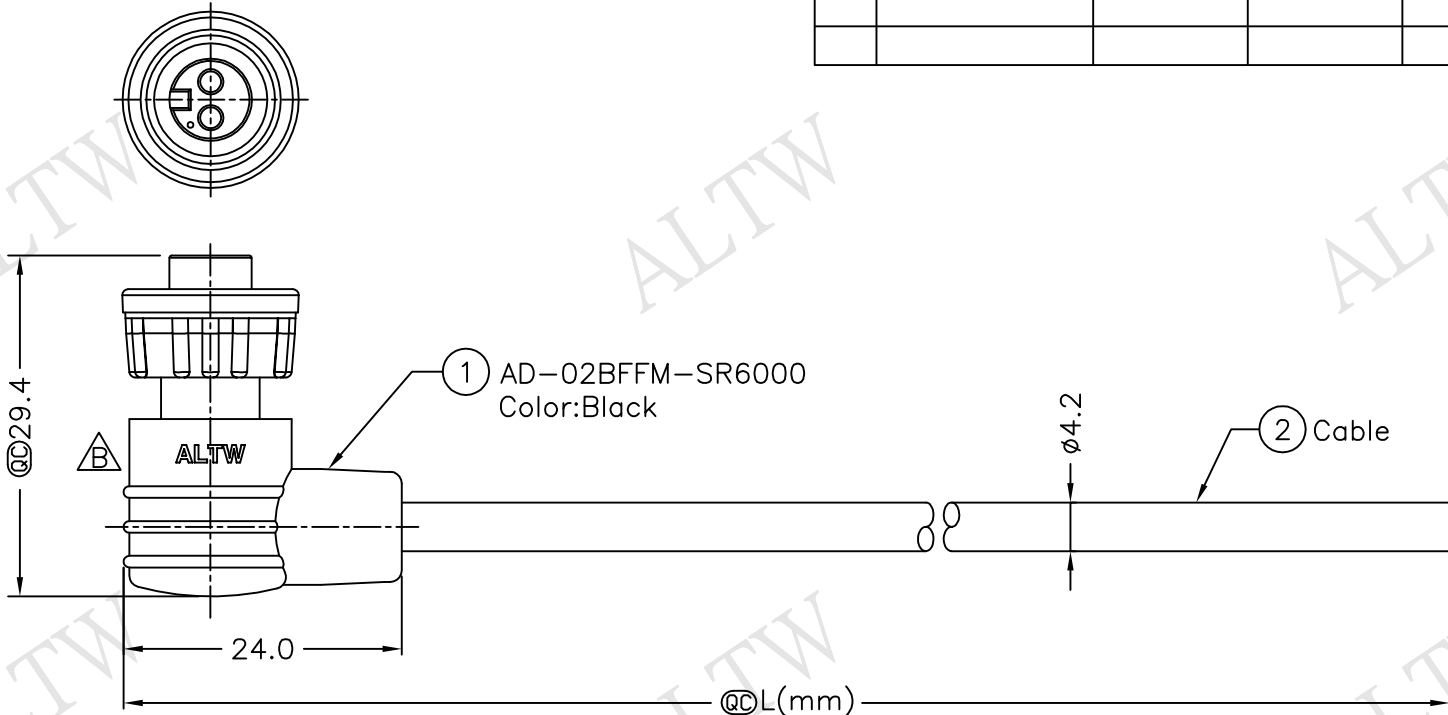

AD-02BFFM-SR6AXX
 ↑
 XX:01~99Meters
 01:01Meter
 02:02Meters
 ⋮
 99:99Meters
 Cable Length(L):01~99Meters

- Note:
- * @C Important Dimension To Check.
 - * Waterproof Rate: IP66
 - * Housing: Nylon+GF, Black
 - * Female Pin: Copper Alloy, Gold Plated
 - * Cable: UL2464 24AWG*2C+Drain+Al/My, Black, PVC Jacket, UV Resistant, OD=4.2mm
 - * Cable Length Tolerance: 01M:±40mm
 02M~05M:±60mm
 06M~10M:±100mm
 11M~30M:±200mm
 31M~99M:±500mm

2	Red	紅
1	Black	黑
Conn.	Wire Color	
	Pin Out	

UNIT:mm TOLERANCE ±0.5mm	TITLE Mini Cable Screw 2Pin F Conn F Pin		Amphenol LTW 安費諾亮泰企業股份有限公司	ITEM NO	DRAWN BY Vicky	DATE 2015/11/05
	SCALE Free	SHEET 1 OF 1		DWG NO AD-02BFFM-SR6AXX	CHECKED BY Rita	DATE 2015/11/05
REV. B	SIZE A4	@C :Inspection Item	CUSTOMER ALTW	APPROVED BY Lisa	DATE 2015/11/05	