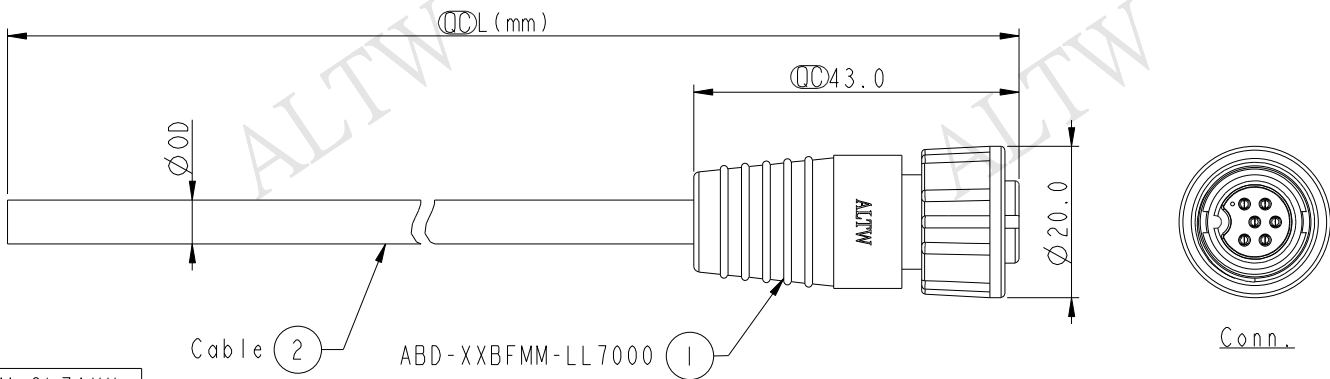

THIS DOCUMENT IS SUBJECT TO CHANGE WITHOUT NOTICE. IT IS CONFIDENTIAL AND A PROPERTY OF AMPHENOL LTW. DISCLOSURE TO THIRD PARTY HAS TO BE AUTHORIZED BY AMPHENOL LTW.

REV.	ECN NO.	DATE	SIGN	DESCRIPTION

Cable ② ABD-XXBFMM-LL7000
Color: Black

ABD-XXBFMM-SL7AXX
02: 2Pin
⋮
06: 6Pin

XX : 01~99Meters
01 : 01Meter
02 : 02Meters
⋮
99 : 99Meters

Cable Length(L): 01~99Meters

1. Note:
2. $\varnothing$ Important Dimension To Check.
   - Waterproof Rate: IP67
   - Housing: Nylon+GF, Black.
   - Male Pin: Copper Alloy, Gold Plated.
   - Cable: UL2464 24AWG+D+AL/Wy
     PVC Jacket UV Resistant, Black.
   - Cable Length Tolerance: 01M: 40mm
     02M~05M: ±60mm
     06M~10M: ±100mm
     11M~30M: ±200mm
     31M~99M: ±500mm

6P	PVC	5.8	24	ABD-06BFMM-SL7AXX
5P		5.0		ABD-05BFMM-SL7AXX
4P		5.8		ABD-04BFMM-SL7AXX
3P		4.5		ABD-03BFMM-SL7AXX
2P		4.2		ABD-02BFMM-SL7AXX
Contacts	Cable Jacket	Cable OD	AWG	Item No.

6 White 白	5 Green 綠	4 Yellow 黃	3 Black 黑	2 Red 紅
5 Red 紅	4 White 白	3 Red 紅	2 Blue 藍	1 Black 黑
4 Orange 橙	3 Black 黑	2 Green 綠	1 Brown 棕	
3 Yellow 黃	2 Blue 藍	1 White 白		
2 Green 綠	1 Brown 棕			
1 Blue 藍				
Pin # Wire	Pin # Wire	Pin # Wire	Pin # Wire	Pin # Wire

Pin Out