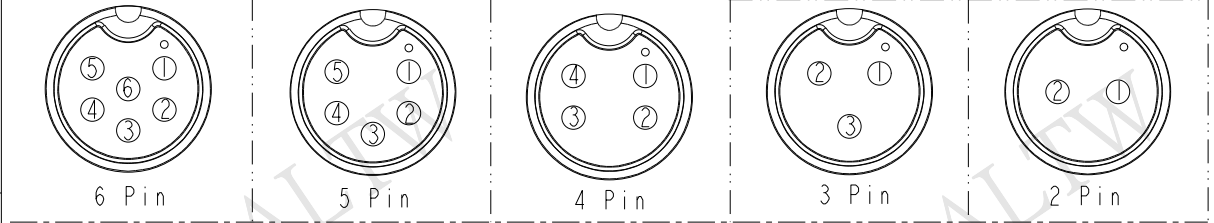

ABD-XXBFMM-SL7AXX
02: 2Pin
⋮
06: 6Pin

XX : 01~99Meters
01 : 01Meter
02 : 02Meters
⋮
99 : 99Meters

Cable Length(L): 01~99Meters

- Note:
- * \varnothing Important Dimension To Check.
 - * Waterproof Rate: IP67
 - * Housing: Nylon+GF, Black.
 - * Male Pin: Copper Alloy, Gold Plated.
 - * Cable: UL2464 24AWG+D+AL/Wy
PVC Jacket UV Resistant, Black.
 - * Cable Length Tolerance: 01M: 40mm
02M~05M: ±60mm
06M~10M: ±100mm
11M~30M: ±200mm
31M~99M: ±500mm

6P	PVC	5.8	24	ABD-06BFMM-SL7AXX
5P		5.0		ABD-05BFMM-SL7AXX
4P		5.8		ABD-04BFMM-SL7AXX
3P		4.5		ABD-03BFMM-SL7AXX
2P		4.2		ABD-02BFMM-SL7AXX
Contacts	Cable Jacket	Cable OD	AWG	Item No.

6 White 白	5 Green 綠	4 Yellow 黃	3 Black 黑	2 Red 紅
5 Red 紅	4 White 白	3 Red 紅	2 Blue 藍	1 Black 黑
4 Orange 橙	3 Black 黑	2 Green 綠	1 Brown 棕	
3 Yellow 黃	2 Blue 藍	1 White 白		
2 Green 綠	1 Brown 棕			
1 Blue 藍				
Pin # Wire	Pin # Wire	Pin # Wire	Pin # Wire	Pin # Wire

Pin Out

Pin Assignments Front View

UNIT: mm		TITLE
TOLERANCE	±0.5mm	STANDARD CABLE SCREW F CONN M PIN
SCALE	1:1	SIZE A4
REV.	A	WC-REV. A.2
		\varnothing : Inspection item

Amphenol LTW
安費諾亮泰企業股份有限公司

ITEM NO.	DRAWN BY	DATE
DWG NO.	CHECKED BY	DATE
CUSTOMER	APPROVED BY	DATE
ALTW	Jinhai	2015-07-13
	Rensong	2015-07-13
	Jerry	2015-07-13