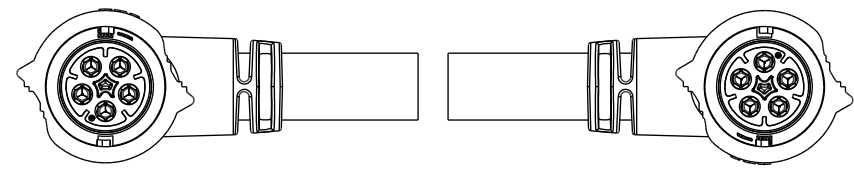

- Note:
- * L Important Dimension.
 - * Waterproof Rate: IP68, Mated.
IP68: 1M depth of water in 24 hours.
 - * Connector: Thermoplastic, Black.
 - * Pin: Copper Alloy, Gold Plated.
 - * Cable: SJTW, PVC Jacket, Black.
 - * Cable Length Tolerance:
 - 0.5M: +60/-0mm
 - 01M: +60/-0mm
 - 02~03M: +120/-0mm
 - 04~05M: +160/-0mm
 - 06~10M: ± 100 mm
 - 11~20M: ± 200 mm
 - 21~30M: ± 300 mm
 - 31~99M: ± 500 mm