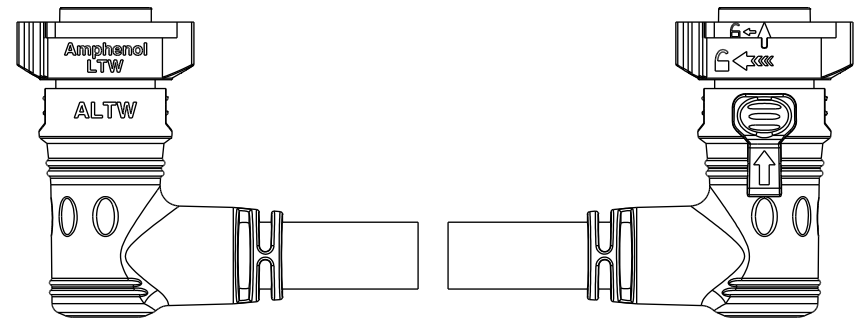

- Note:
- * L Important Dimension.
 - * Waterproof Rate: IP68, Mated.
IP68: 1M depth of water in 24 hours.
 - * Connector: Thermoplastic, Black.
 - * Pin: Copper Alloy, Gold Plated.
 - * Cable: SJTW, PVC Jacket, Black.
 - * Cable Length Tolerance:
 - 0.5M: +60/-0mm
 - 01M: +60/-0mm
 - 02~03M: +120/-0mm
 - 04~05M: +160/-0mm
 - 06~10M: ± 100 mm
 - 11~20M: ± 200 mm
 - 21~30M: ± 300 mm
 - 31~99M: ± 500 mm