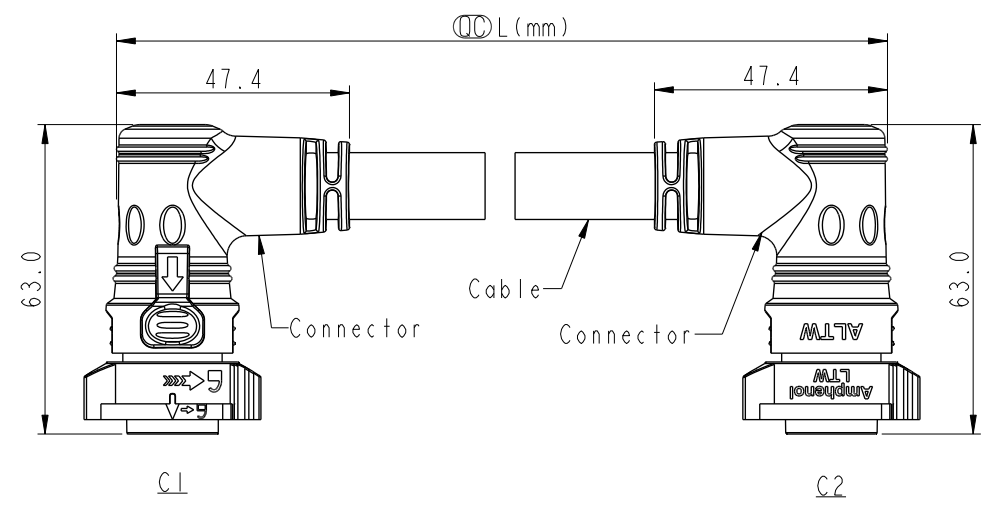

- Note:
- * L Important Dimension.
 - * Waterproof Rate: IP68, Mated.
IP68: 1M depth of water in 24 hours.
 - * Connector: Thermoplastic, Black.
 - * Pin: Copper Alloy, Gold Plated.
 - * Cable: SJTW, PVC Jacket, Black.
 - * Cable Length Tolerance:
 - 0.5M: +60/-0mm
 - 01M: +60/-0mm
 - 02~03M: +120/-0mm
 - 04~05M: +160/-0mm
 - 06~10M: ± 100 mm
 - 11~20M: ± 200 mm
 - 21~30M: ± 300 mm
 - 31~99M: ± 500 mm

UNIT: mm TOLERANCE ± 0.5 mm	TITLE ACC, XLOK, D-20A, DB-ENDED FF		Amphenol LTW 安費諾亮泰企業股份有限公司		ITEM NO	DRAWN BY Ruru	DATE 2020-01-13
	SCALE 1:2	SIZE A4			SHEET 1 OF 2	DWG NO AB-DCXXBR-DCBR-QEXXX	CHECKED BY Rita
	REV. A	WC-REV.	L : Inspection item	CUSTOMER ALTW	APPROVED BY Max	DATE 2020-01-13	8 W10814-03-0001A2

AB- DC XX B R - DC B R - Q E XXX

02: 2Pin
03: 3Pin
05: 5Pin

XXX: 0.5~99Meters
A05: 0.5 Meter
001: 01 Meter
002: 02 Meters
:
099: 99 Meters

Pin Out	2 White 白 1 Black 黑	3 Green 綠 2 White 白 1 Black 黑	5 Brown 棕 4 Red 紅 3 Green 綠 2 White 白 1 Black 黑
	Pin # Wire	Pin # Wire	Pin # Wire
C1 & C2			
	2P	3P	5P
Pin Assignments Front View			

UNIT:mm 

TOLERANCE
± 0.5 mm

TITLE ACC, XLOK, D-20A, DB-ENDED
FF

SCALE 1:2 SIZE A4 SHEET 2 OF 2

REV. A WC-REV. :Inspection item

Amphenol LTW
安費諾亮泰企業股份有限公司

ITEM NO	DRAWN BY Ruru	DATE 2020-01-13
DWG NO AB-DCXXBR-DCBR-QEXXX	CHECKED BY Rita	DATE 2020-01-13
CUSTOMER ALTW	APPROVED BY Max	DATE 2020-01-13