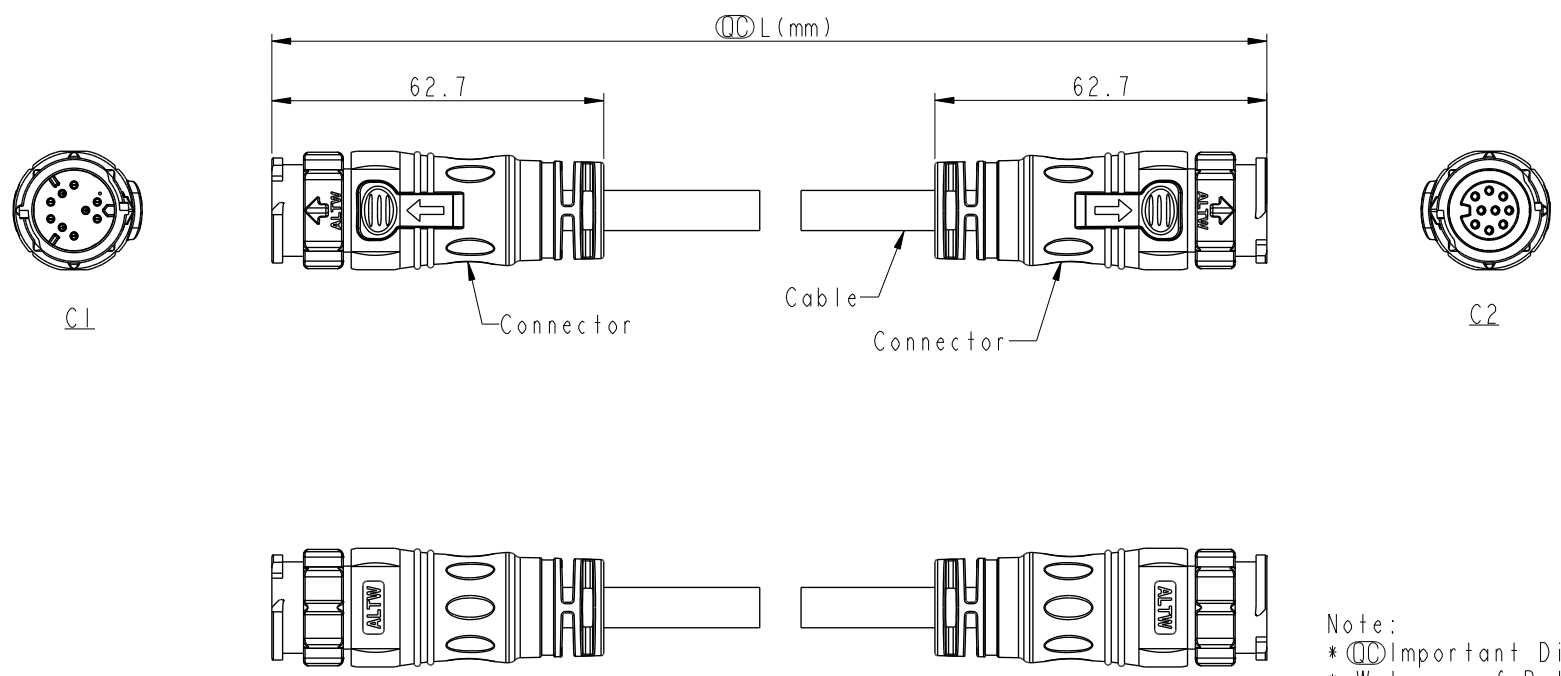

Note:

- * \varnothing Important Dimension.
- * Waterproof Rate: IP68, Mated.
IP68: 1M depth of water in 24 hours.
- * Connector: Thermoplastic, Black.
- * Pin: Copper Alloy, Gold Plated.
- * Cable: UL21388, PVC Jacket, Black.
- * Cable Length Tolerance: 0.5M: +60/-0mm
01M: +60/-0mm
02~03M: +120/-0mm
04~05M: +160/-0mm
06~10M: ±100mm
11~20M: ±200mm
21~30M: ±300mm
31~99M: ±500mm

UNIT: mm		
TOLERANCE	±0.5 mm	

TITLE ACC, XLOK, C-5A, DB-ENDED MM		
SCALE 1:2	SIZE A4	SHEET 1 OF 2
REV. A	WC-REV.	\varnothing : Inspection item

Amphenol LTW
安費諾亮泰企業股份有限公司

ITEM NO.	DRAWN BY Ruru	DATE 2020-01-09
DWG NO. AB-CDXXML-CDHL-QDXXX	CHECKED BY Rita	DATE 2020-01-09
CUSTOMER ALTW	APPROVED BY Max	DATE 2020-01-09

AB- CC XX M L - CC H L - Q D XXX

07: 7Pin
08: 8Pin
09: 9Pin

XXX: 0.5~99Meters
A05: 0.5 Meter
001: 01 Meter
002: 02 Meters
:
099: 99 Meters

UNIT:mm		TITLE	ACC, XLOK, C-5A, DB-ENDED	
TOLERANCE	± 0.5 mm	SCALE	1:2	SIZE A4
		REV.	A	WC-REV.
			SHEET 2 OF 2	
			QC: Inspection item	