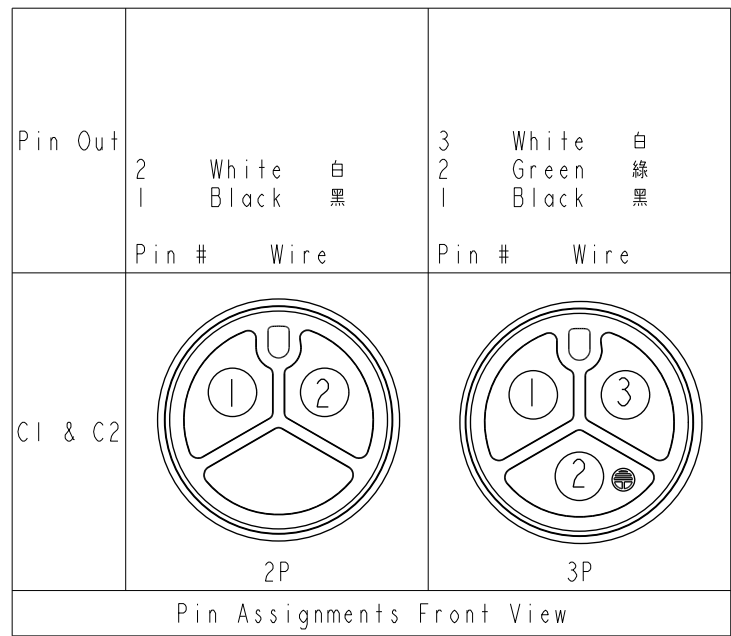

Note:

- * ⌀ Important Dimension.
- * Waterproof Rate: IP68, Mated.
IP68: 1M depth of water in 24 hours.
- * Connector: Thermoplastic, Black.
- * Pin: Copper Alloy, Gold Plated.
- * Cable: SJTW, PVC Jacket, Black.
- * Cable Length Tolerance:
 - 0.5M: +60/-0mm
 - 01M: +60/-0mm
 - 02~03M: +120/-0mm
 - 04~05M: +160/-0mm
 - 06~10M: ±100mm
 - 11~20M: ±200mm
 - 21~30M: ±300mm
 - 31~99M: ±500mm

UNIT: mm	
TOLERANCE	±0.5 mm

TITLE ACC, XLOK, C-20A, DB-ENDED FF		
SCALE 1:2	SIZE A4	SHEET 1 OF 2
REV. A	WC-REV.	⌀ Inspection item

Amphenol LTW
安費諾亮泰企業股份有限公司

ITEM NO.	DRAWN BY Ruru	DATE 2020-01-08
DWG NO. AB-CCXXBR-CCBR-QEXXX	CHECKED BY Rita	DATE 2020-01-08
CUSTOMER ALTW	APPROVED BY Max	DATE 2020-01-08

AB - CC XX B R - CC B R - Q E XXX

02: 2Pin XXX: 0.5~99Meters
 03: 3Pin A05: 0.5 Meter
 001: 01 Meter
 002: 02 Meters
 : :
 099: 99 Meters

UNIT:mm		
TOLERANCE		
± 0.5 mm		

TITLE ACC, XLOK, C-20A, DB-ENDED FF			
SCALE 1:2	SIZE A4	SHEET 2 OF 2	
REV. A	WC-REV.	QC: Inspection item	