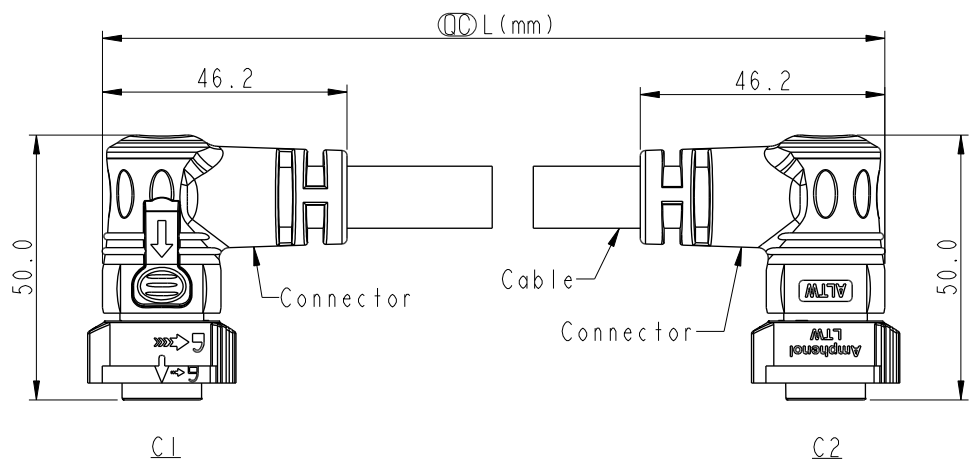

Note:

- * ⌀ Important Dimension.
- * Waterproof Rate: IP68, Mated.
IP68: 1M depth of water in 24 hours.
- * Connector: Thermoplastic, Black.
- * Pin: Copper Alloy, Gold Plated.
- * Cable: SJTW, PVC Jacket, Black.
- * Cable Length Tolerance:
 - 0.5M: +60/-0mm
 - 01M: +60/-0mm
 - 02~03M: +120/-0mm
 - 04~05M: +160/-0mm
 - 06~10M: ±100mm
 - 11~20M: ±200mm
 - 21~30M: ±300mm
 - 31~99M: ±500mm

UNIT: mm	
TOLERANCE	±0.5 mm

TITLE ACC, XLOK, C-20A, DB-ENDED FF		
SCALE 1:2	SIZE A4	SHEET 1 OF 2
REV. A	WC-REV.	⌀ Inspection item

Amphenol LTW
安費諾亮泰企業股份有限公司

ITEM NO.	DRAWN BY Ruru	DATE 2020-01-08
DWG NO. AB-CCXXBR-CCBR-QEXXX	CHECKED BY Rita	DATE 2020-01-08
CUSTOMER ALTW	APPROVED BY Max	DATE 2020-01-08

AB - CC XX B R - CC B R - Q E XXX

02: 2Pin XXX: 0.5~99Meters
 03: 3Pin A05: 0.5 Meter
 001: 01 Meter
 002: 02 Meters
 : :
 099: 99 Meters

UNIT:mm		
TOLERANCE		
± 0.5 mm		

TITLE ACC, XLOK, C-20A, DB-ENDED FF			
SCALE 1:2	SIZE A4	SHEET 2 OF 2	
REV. A	WC-REV.	QC: Inspection item	