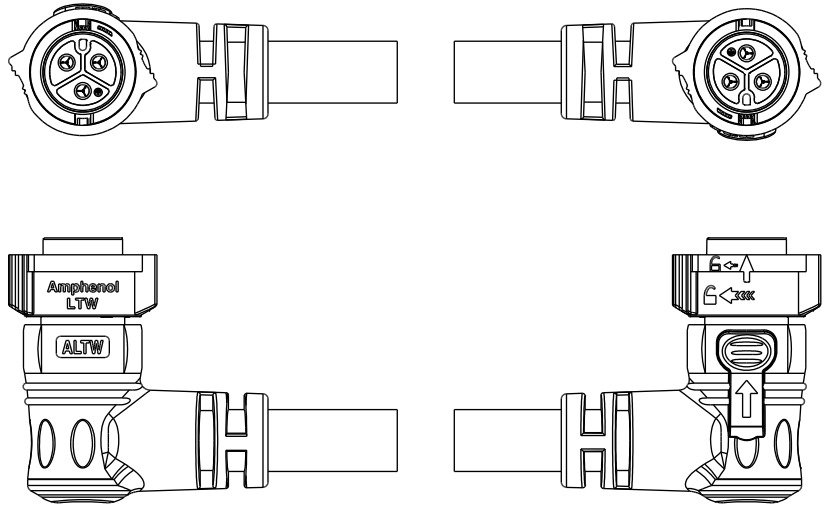

Note:

- * ⌀ Important Dimension.
- * Waterproof Rate: IP68, Mated.
IP68: 1M depth of water in 24 hours.
- * Connector: Thermoplastic, Black.
- * Pin: Copper Alloy, Gold Plated.
- * Cable: SJTW, PVC Jacket, Black.
- * Cable Length Tolerance:
 - 0.5M: +60/-0mm
 - 01M: +60/-0mm
 - 02~03M: +120/-0mm
 - 04~05M: +160/-0mm
 - 06~10M: ±100mm
 - 11~20M: ±200mm
 - 21~30M: ±300mm
 - 31~99M: ±500mm

UNIT: mm	
TOLERANCE	±0.5 mm

TITLE ACC, XLOK, C-20A, DB-ENDED FF		
SCALE 1:2	SIZE A4	SHEET 1 OF 2
REV. A	WC-REV.	⌀ Inspection item

Amphenol LTW
安費諾亮泰企業股份有限公司

ITEM NO.	DRAWN BY Ruru	DATE 2020-01-08
DWG NO. AB-CCXXBR-CCBR-QEXXX	CHECKED BY Rita	DATE 2020-01-08
CUSTOMER ALTW	APPROVED BY Max	DATE 2020-01-08

AB - CC XX B R - CC B R - Q E XXX

02: 2Pin XXX: 0.5~99Meters
 03: 3Pin A05: 0.5 Meter
 001: 01 Meter
 002: 02 Meters
 : :
 099: 99 Meters

UNIT:mm		
TOLERANCE		
± 0.5 mm		

TITLE ACC, XLOK, C-20A, DB-ENDED FF			
SCALE 1:2	SIZE A4	SHEET 2 OF 2	
REV. A	WC-REV.	QC: Inspection item	