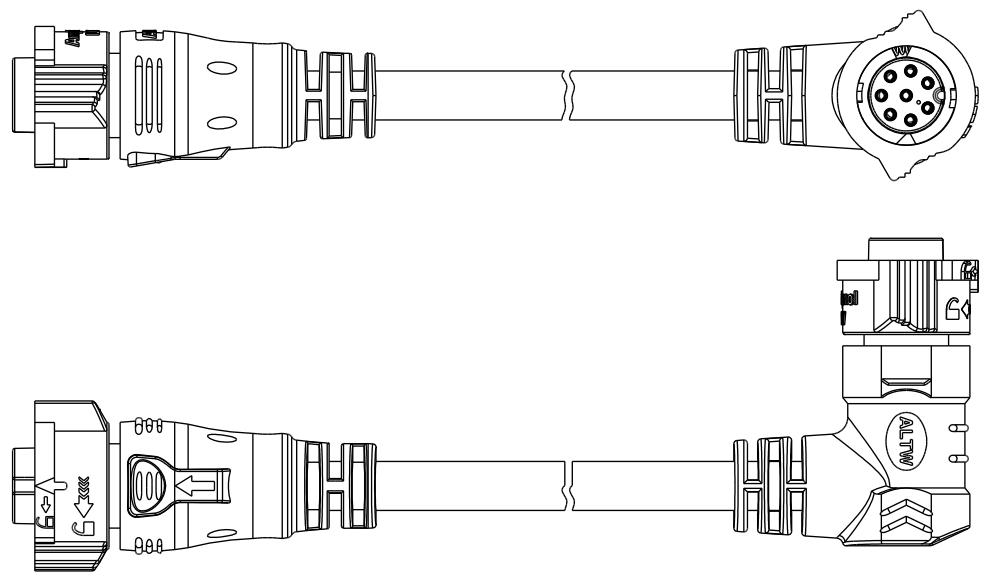

- Note:
- * \varnothing Important Dimension
 - * Waterproof Rate: IP68, Mated
IP68: 1M depth of water in 24hours
 - * Connector: Thermoplastic, Black
 - * Pin: Copper Alloy, Gold Plated
 - * Cable: UL21388, PVC Jacket, Black
 - * Cable Length Tolerance: 0.5M: +60/-0mm
01M: +60/-0mm
02~03M: +120/-0mm
04~05M: +160/-0mm
06~10M: ±100mm
11~20M: ±200mm
21~30M: ±300mm
31~99M: ±500mm

UNIT:mm		TITLE	ACC, XLOK, B-5A, DB-ENDED FF		
TOLERANCE	±0.5mm	SCALE	1:2	SIZE	A4
		REV.	A	WC-REV.	A.5
				\varnothing	Inspection item

Amphenol LTW
安費諾亮泰企業股份有限公司

ITEM NO	DRAWN BY	DATE
	Vicky	2020-01-20
DWG NO	CHECKED BY	DATE
AB-BDXXFL-BDFR-QDXXX	Rita	2020-01-20
CUSTOMER	APPROVED BY	DATE
ALTW	Max	2020-01-20

XXX: 0.5~99Meters
 A05: 0.5 Meter
 001: 01 Meter
 002: 02 Meters
 :
 099: 99 Meters

8P	PVC	7.2	20	AB-BD08FL-BDFR-QDXXX
7P		6.8		AB-BD07FL-BDFR-QDXXX
6P		6.8		AB-BD06FL-BDFR-QDXXX
5P		6.2		AB-BD05FL-BDFR-QDXXX
4P		6.0		AB-BD04FL-BDFR-QDXXX
3P		5.5		AB-BD03FL-BDFR-QDXXX
2P	5.5		AB-BD02FL-BDFR-QDXXX	
Contacts	Cable Jacket	Cable OD	AWG	Item No.