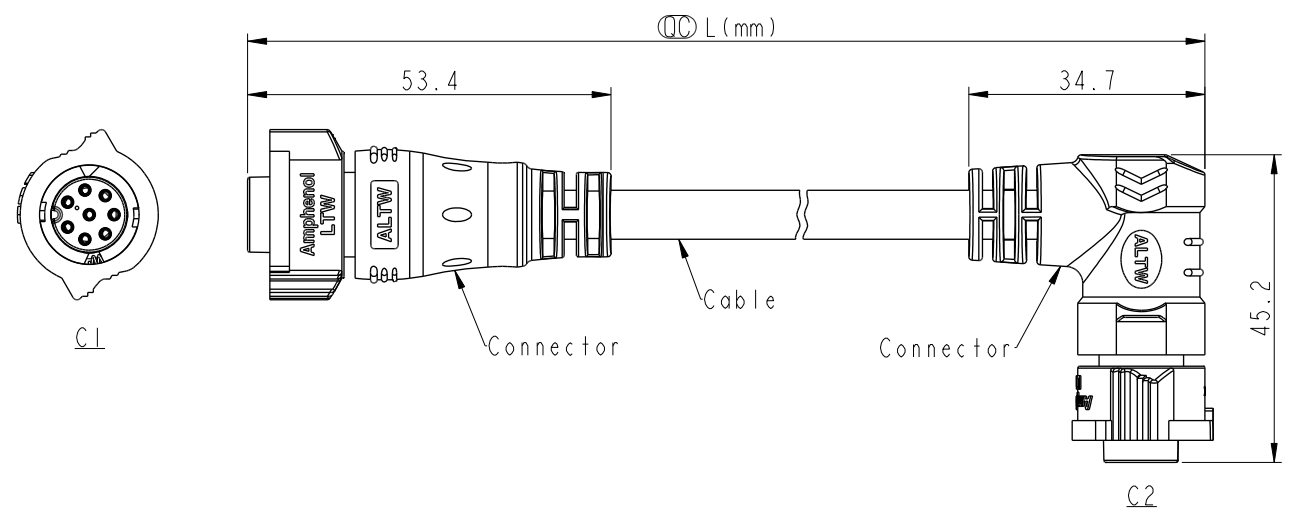

- Note:
- * \varnothing Important Dimension
 - * Waterproof Rate: IP68, Mated
IP68: 1M depth of water in 24hours
 - * Connector: Thermoplastic, Black
 - * Pin: Copper Alloy, Gold Plated
 - * Cable: UL21388, PVC Jacket, Black
 - * Cable Length Tolerance: 0.5M: +60/-0mm
01M: +60/-0mm
02~03M: +120/-0mm
04~05M: +160/-0mm
06~10M: ±100mm
11~20M: ±200mm
21~30M: ±300mm
31~99M: ±500mm

UNIT:mm		TITLE	ACC, XLOK, B-5A, DB-ENDED FF		
TOLERANCE	±0.5mm	SCALE	1:2	SIZE	A4
		REV.	A	WC-REV.	A.5
				\varnothing	Inspection item

Amphenol LTW
安費諾亮泰企業股份有限公司

ITEM NO	DRAWN BY	DATE
	Vicky	2020-01-20
DWG NO	CHECKED BY	DATE
AB-BDXXFL-BDFR-QDXXX	Rita	2020-01-20
CUSTOMER	APPROVED BY	DATE
ALTW	Max	2020-01-20

XXX: 0.5~99Meters
 A05: 0.5 Meter
 001: 01 Meter
 002: 02 Meters
 :
 099: 99 Meters

8P	PVC	7.2	20	AB-BD08FL-BDFR-QDXXX
7P		6.8		AB-BD07FL-BDFR-QDXXX
6P		6.8		AB-BD06FL-BDFR-QDXXX
5P		6.2		AB-BD05FL-BDFR-QDXXX
4P		6.0		AB-BD04FL-BDFR-QDXXX
3P		5.5		AB-BD03FL-BDFR-QDXXX
2P	5.5		AB-BD02FL-BDFR-QDXXX	
Contacts	Cable Jacket	Cable OD	AWG	Item No.

Pin Assignments Front View

UNIT:mm TOLERANCE $\pm 0.5mm$	TITLE ACC, XLOK, B-5A, DB-ENDED FF		Amphenol LTW 安費諾亮泰企業股份有限公司		ITEM NO	DRAWN BY Vicky	DATE 2020-01-20
	SCALE 1:2	SIZE A4			SHEET 2 OF 2	DWG NO AB-BDXXFL-BDFR-QDXXX	CHECKED BY Rita
	REV. A	WC-REV. A.5	QC: Inspection item	CUSTOMER ALTW	APPROVED BY Max	DATE 2020-01-20	