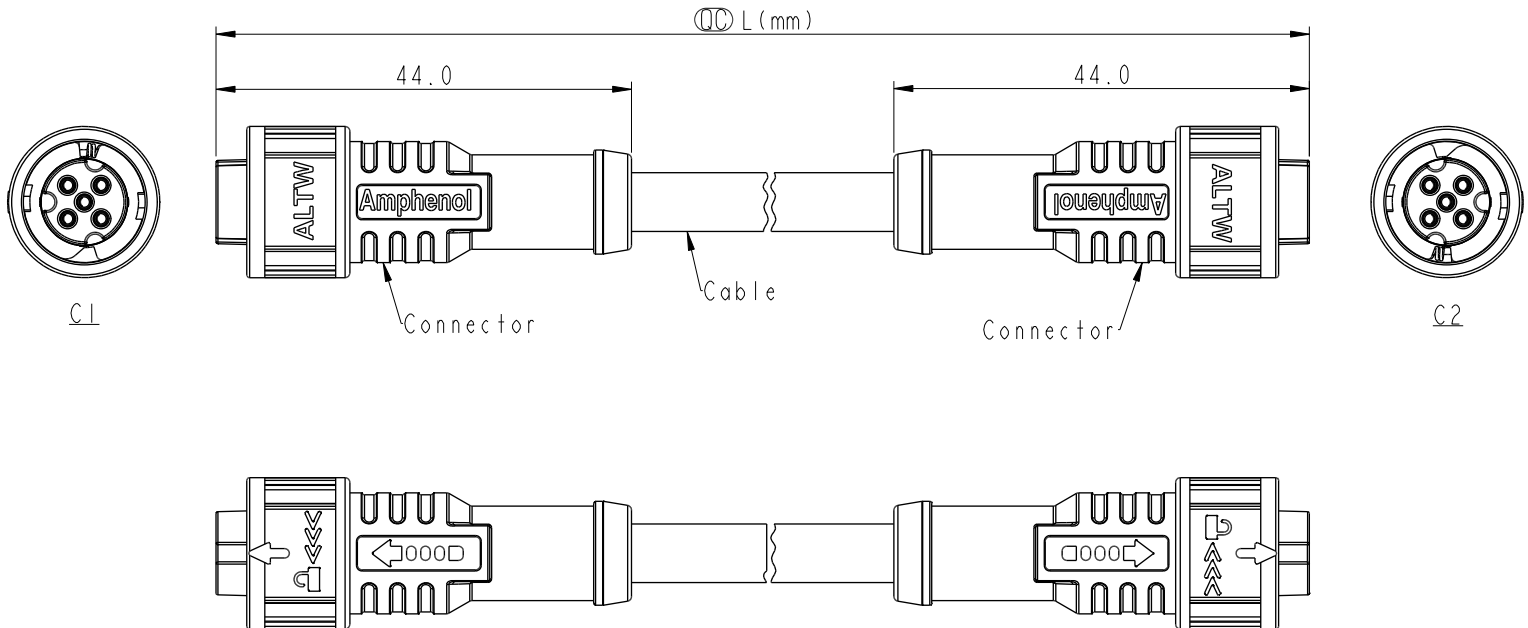

- Note:
- \*  $\varnothing$  Important Dimension
  - \* Waterproof Rate: IP68, Mated  
IP68: 1M depth of water in 24hours
  - \* Connector: Thermoplastic, Black
  - \* Pin: Copper Alloy, Gold Plated
  - \* Cable: UL21388, PVC Jacket, Black
  - \* Cable Length Tolerance: 0.5M: +60/-0mm  
01M: +60/-0mm  
02~03M: +120/-0mm  
04~05M: +160/-0mm  
06~10M: ±100mm  
11~20M: ±200mm  
21~30M: ±300mm  
31~99M: ±500mm

UNIT: mm			TITLE ACC, XLOK, A-5A, DB-ENDED FF
TOLERANCE ±0.5mm	SCALE 1:1	SIZE A4	SHEET 1 OF 2
REV. A	WC-REV. .0	$\varnothing$ : Inspection item	

**Amphenol LTW**  
安費諾亮泰企業股份有限公司

ITEM NO.	DRAWN BY Vicky	DATE 2020-01-20
DWG NO. AB-ADXXFL-ADFL-QDXXX	CHECKED BY Rita	DATE 2020-01-20
CUSTOMER ALTW	APPROVED BY Max	DATE 2020-01-20

AB-AD XX FL-ADFL-QD XXX

02: 2Pin  
03: 3Pin  
04: 4Pin  
05: 5Pin

XXX: 0.5~99Meters  
A05: 0.5 Meter  
001: 01 Meter  
002: 02 Meters  
:  
099: 99 Meters

Pin Out	3 Brown 1 Black	3 Red 4 Brown 1 Black	4 Orange 3 Red 2 Brown 1 Black	5 Yellow 4 Orange 3 Red 2 Brown 1 Black
	Pin # Wire	Pin # Wire	Pin # Wire	Pin # Wire
CI & C2				
	2P	3P	4P	5P

Pin Assignments Front View

UNIT:mm 

TOLERANCE  
±0.5mm

TITLE  
ACC, XLOK, A-5A, DB-ENDED  
FF

SCALE 1:1 SIZE A4 SHEET 2 OF 2

REV. A WC-REV. .0  Inspection item

**Amphenol LTW**  
安費諾亮泰企業股份有限公司

ITEM NO	DRAWN BY Vicky	DATE 2020-01-20
DWG NO AB-ADXXFL-ADFL-QDXXX	CHECKED BY Rita	DATE 2020-01-20
CUSTOMER ALTW	APPROVED BY Max	DATE 2020-01-20