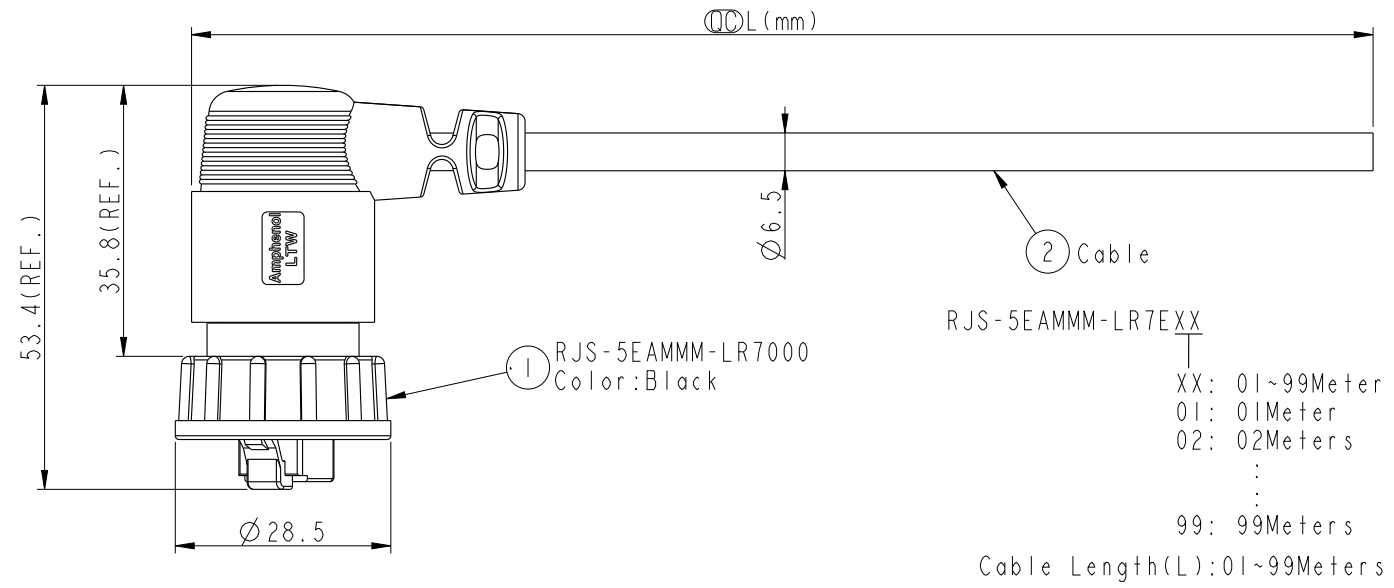

THIS DOCUMENT IS SUBJECT TO CHANGE WITHOUT NOTICE. IT IS CONFIDENTIAL AND A PROPERTY OF Amphenol LTW. DISCLOSURE TO THIRD PARTY HAS TO BE AUTHORIZED BY Amphenol LTW.

REV.	ECN NO.	DATE	SIGN	DESCRIPTION
E	LENI380169-72	2013/08/07	Rensong	ADD Note
F	LENI430408-11	2014/03/29	Rensong	Add Demension
G	LENI460037~40	2014-05-26	Galaxy	Modify Cable Color Code.
H	LENI490352~57	2014-09-09	Joy	Change to 94V0 material

Pin Out	
Wire Color	Plug
Drain Wire	Shield
Brown	8
White/Brown	7
Green	6
White/Blue	5
Blue	4
White/Green	3
Orange	2
White/Orange	1

- Note:
- \*  $\varnothing$  Important Dimension.
  - \* Waterproof Rate: IP67
  - \* Housing: Nylon, Black.
  - \* Plug: PC, Gold Plated, Shielded.
  - \* Lock Nut: Nylon+GF, Black.
  - \* Gasket: Silicone, Gray.
  - \* Cable: CAT5E FTP, OD Max:  $\varnothing$ 6.5mm, Black
  - \* Cable Length Tolerance:
    - 01M:  $\pm$ 40mm
    - 02M~05M:  $\pm$ 60mm
    - 06M~10M:  $\pm$ 100mm
    - 11M~30M:  $\pm$ 200mm
    - 31M~99M:  $\pm$ 500mm

UNIT:mm	
TOLERANCE	$\pm 0.5 \text{ mm}$

TITLE Cable Lock 5E M Conn M Pin			
SCALE 1:1	SIZE A4	SHEET 1 OF 1	
REV. H	WC-REV. .0	$\varnothing$ : Inspection item	

**Amphenol LTW**  
安費諾亮泰企業股份有限公司

ITEM NO	DRAWN BY Joy	DATE 2014-09-09
DWG NO RJS-5EAMMM-LR7EXX	CHECKED BY Tom	DATE 2014-09-09
CUSTOMER ALTW	APPROVED BY Victor	DATE 2014-09-09