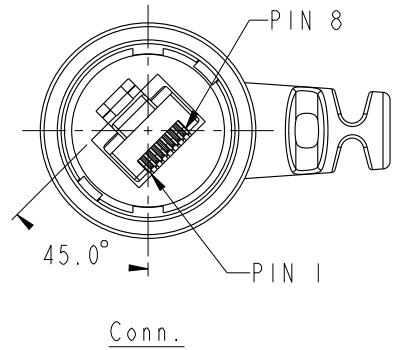

THIS DOCUMENT IS SUBJECT TO CHANGE WITHOUT NOTICE. IT IS CONFIDENTIAL AND A PROPERTY OF Amphenol LTW. DISCLOSURE TO THIRD PARTY HAS TO BE AUTHORIZED BY Amphenol LTW.

REV.	ECN NO.	DATE	SIGN	DESCRIPTION
E	LENI380169-72	2013/08/07	Rensong	ADD Note
F	LENI430408-11	2014/03/29	Rensong	Add Demension
G	LENI460037~40	2014-05-26	Galaxy	Modify Cable Color Code.
H	LENI490352~57	2014-09-09	Joy	Change to 94V0 material

Pin Out	
Wire Color	Plug
Drain Wire	Shield
Brown	8
White/Brown	7
Green	6
White/Blue	5
Blue	4
White/Green	3
Orange	2
White/Orange	1

- Note:
- \*  $\varnothing$  Important Dimension.
  - \* Waterproof Rate: IP67
  - \* Housing: Nylon, Black.
  - \* Plug: PC, Gold Plated, Shielded.
  - \* Lock Nut: Nylon+GF, Black.
  - \* Gasket: Silicone, Gray.
  - \* Cable: CAT5E FTP, OD Max:  $\varnothing$ 6.5mm, Black
  - \* Cable Length Tolerance:
    - 01M:  $\pm$ 40mm
    - 02M~05M:  $\pm$ 60mm
    - 06M~10M:  $\pm$ 100mm
    - 11M~30M:  $\pm$ 200mm
    - 31M~99M:  $\pm$ 500mm

UNIT:mm	
TOLERANCE	$\pm 0.5 \text{ mm}$

TITLE Cable Lock 5E M Conn M Pin			
SCALE 1:1	SIZE A4	SHEET 1 OF 1	
REV. H	WC-REV. .0	$\varnothing$ : Inspection item	

**Amphenol LTW**  
安費諾亮泰企業股份有限公司

ITEM NO	DRAWN BY Joy	DATE 2014-09-09
DWG NO RJS-5EAMMM-LR7EXX	CHECKED BY Tom	DATE 2014-09-09
CUSTOMER ALTW	APPROVED BY Victor	DATE 2014-09-09