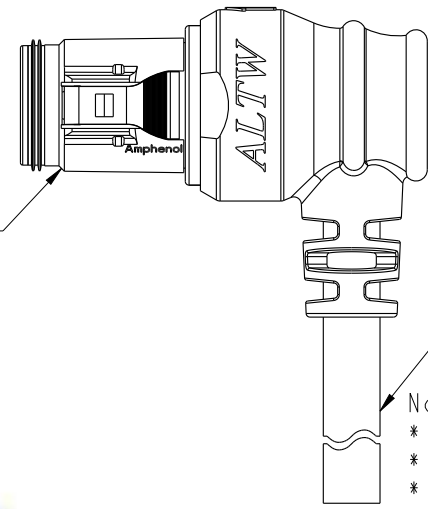

CB-XXAMMM-RR7000
Color: Black

- Note:
- * \varnothing Important Dimension To Check.
 - * Waterproof Rate: IP67
 - * Housing: M-PPE, Black.
 - * Male Pin: Copper Alloy, Gold Plated.
 - * Gasket: Silicone, Gray.
 - * Cable: UL2464 16#, PVC Jacket, UV Resistant, Black
 - * Cable Length Tolerance: 01M:±40mm
02M~05M:±60mm
06M~10M:±100mm
11M~30M:±200mm
31M~99M:±500mm
- * Prohibiting the use of place in oils

CB-02AMMM-RR7AXX	Ø 7.8
CB-03AMMM-RR7AXX	Ø 7.5
CB-04AMMM-RR7AXX	Ø 7.5
Part No.	Cable OD

UNIT:mm TOLERANCE ±0.5	TITLE MIDDLE CABLE RBL M CONN M PIN		
	SCALE 1:1	SIZE A4	SHEET 1 OF 2
	REV. C	WC-REV. A.2	\varnothing : Inspection item

CB-XXAMMM-RR7A XX

Middle Size Current Rating 10A

XX:No. Of Pin(Pin 數)

A:Cable With S/R(線端帶網尾)

M:Male Connector(公座)

M:Male Pin(公Pin)

M:Molding Type(射出成型)

XX:01-99Meter

01:01Meter

02:02Meter

...

99:99Meter

A:UL 2464 Cable

7:IP67(防水等級 67)

R:Right Angle(90°)

R:Snap In With Latch(彈臂卡合式)