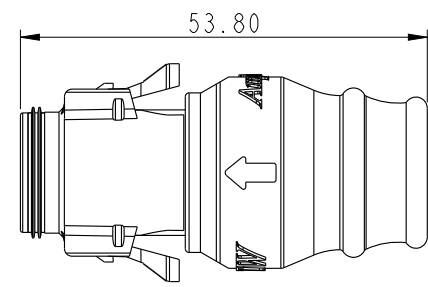

CB-XXAMMM-RR7000
Color: Black

- Note:
- * \varnothing Important Dimension To Check.
 - * Waterproof Rate: IP67
 - * Housing: M-PPE, Black.
 - * Male Pin: Copper Alloy, Gold Plated.
 - * Gasket: Silicone, Gray.
 - * Cable: UL2464 16#, PVC Jacket, UV Resistant, Black
 - * Cable Length Tolerance: 01M:±40mm
02M~05M:±60mm
06M~10M:±100mm
11M~30M:±200mm
31M~99M:±500mm
- * Prohibiting the use of place in oils

CB-02AMMM-RR7AXX	Ø 7.8
CB-03AMMM-RR7AXX	Ø 7.5
CB-04AMMM-RR7AXX	Ø 7.5
Part No.	Cable OD

UNIT:mm TOLERANCE ±0.5	TITLE MIDDLE CABLE RBL M CONN M PIN		
	SCALE 1:1	SIZE A4	SHEET 1 OF 2
	REV. C	WC-REV. A.2	\varnothing : Inspection item

CB-XXAMMM-RR7A XX

Middle Size Current Rating 10A

XX:No. Of Pin(Pin 數)

A:Cable With S/R(線端帶網尾)

M:Male Connector(公座)

M:Male Pin(公Pin)

M:Molding Type(射出成型)

XX:01-99Meter

01:01Meter

02:02Meter

...

99:99Meter

A:UL 2464 Cable

7:IP67(防水等級 67)

R:Right Angle(90°)

R:Snap In With Latch(彈臂卡合式)