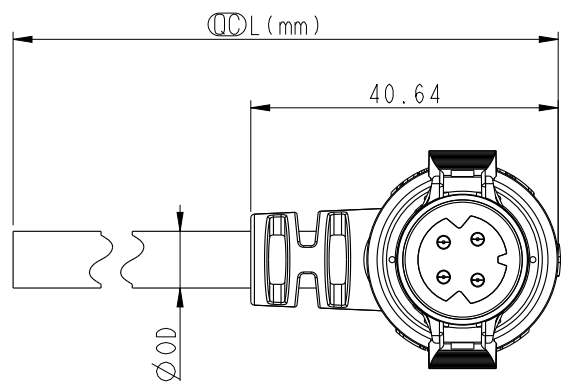

CB-XXAMMM-RR7000
Color: Black

- Note:
- * \varnothing Important Dimension To Check.
 - * Waterproof Rate: IP67
 - * Housing: M-PPE, Black.
 - * Male Pin: Copper Alloy, Gold Plated.
 - * Gasket: Silicone, Gray.
 - * Cable: UL2464 16#, PVC Jacket, UV Resistant, Black
 - * Cable Length Tolerance: 01M:±40mm
02M~05M:±60mm
06M~10M:±100mm
11M~30M:±200mm
31M~99M:±500mm
- * Prohibiting the use of place in oils

CB-02AMMM-RR7AXX	Ø 7.8
CB-03AMMM-RR7AXX	Ø 7.5
CB-04AMMM-RR7AXX	Ø 7.5
Part No.	Cable OD

UNIT:mm TOLERANCE ±0.5	TITLE MIDDLE CABLE RBL M CONN M PIN		
	SCALE 1:1	SIZE A4	SHEET 1 OF 2
	REV. C	WC-REV. A.2	\varnothing : Inspection item

CB-XXAMMM-RR7A XX

Middle Size Current Rating 10A

XX:No. Of Pin(Pin 數)

A:Cable With S/R(線端帶網尾)

M:Male Connector(公座)

M:Male Pin(公Pin)

M:Molding Type(射出成型)

XX:01-99Meter

01:01Meter

02:02Meter

...

99:99Meter

A:UL 2464 Cable

7:IP67(防水等級 67)

R:Right Angle(90°)

R:Snap In With Latch(彈臂卡合式)