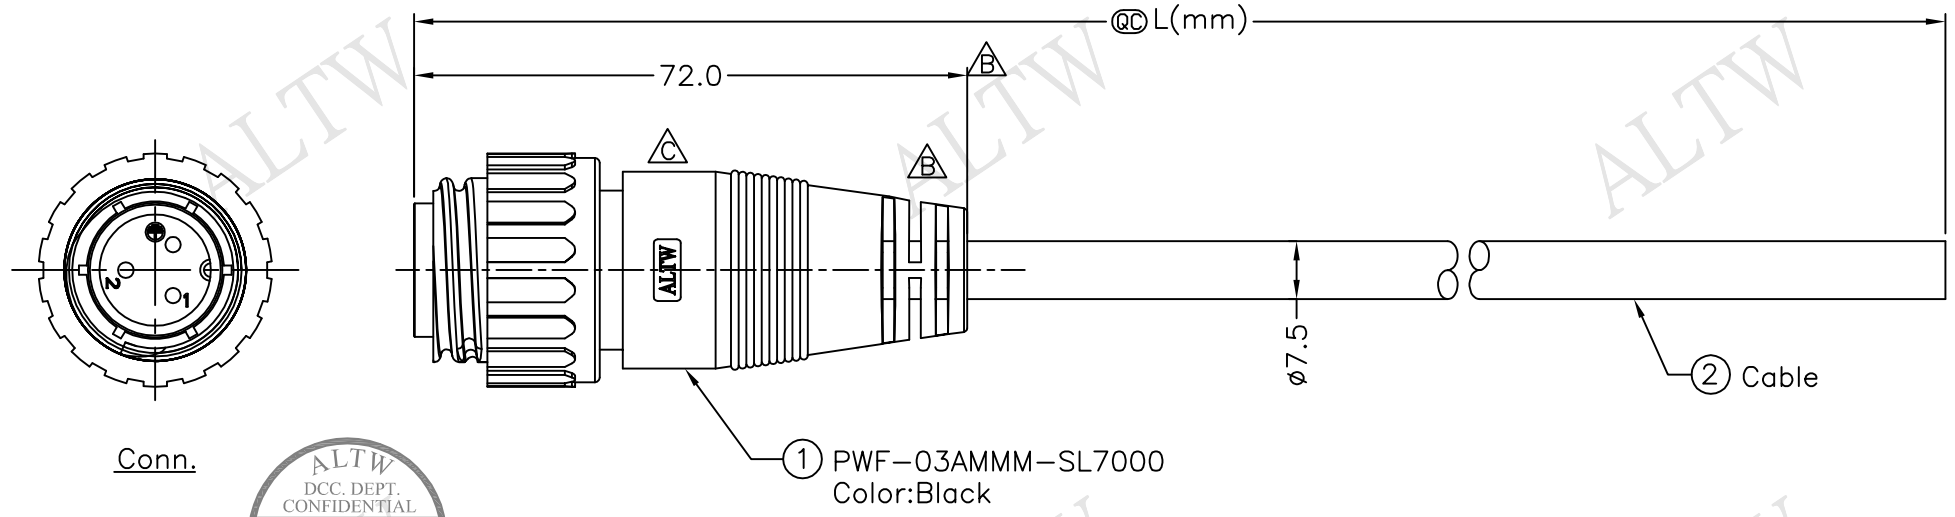

REV.	ECN NO.	DATE	SIGN	DESCRIPTION
B	LEN-940131~4	2009/03/11	Li Xiu Zhi	Change SR & Dimension
C	LEN1730129~132	2017/03/10	Ruru	Change Logo

ALTW
DCC. DEPT.
CONFIDENTIAL
2017.03.14
ISSUED

ALTW
CONFIDENTIAL
2017.03.10
R&D DEPT.

PWF-03AMMM-SL7AXX
 ↑
 XX:01~99Meter
 01:01Meter
 02:02Meters
 ⋮
 99:99Meters
 Cable Length(L):01~99Meters

- Note:
- * @C Important Dimensions To Check.
 - * Waterproof Rate: IP67
 - * Housing: Nylon+GF, Black
 - * Pin: Copper Alloy, Gold Plated
 - * Nut: Nylon+GF, Black
 - * Cable: UL2464 16WG*3C+D+AL, PVC Jacket UV Resistant, OD=7.5mm, Black
 - * Cable Length Tolerance:01M:40mm
 02M~05M:60mm
 06M~10M:100mm
 11M~30M:200mm
 31M~99M:500mm

3	Black	黑
2	Blue	藍
1	Brown	棕
Conn.	Wire Color	
	Pin Out	

UNIT:mm	
TOLERANCE	$\Delta \pm 0.5mm$

TITLE Power,Cable Screw 3Pin M Conn. M Pin	
SCALE Free	SHEET 1 OF 1
REV. C	SIZE A4
@C :Inspection Item	

Amphenol LTW
安費諾亮泰企業股份有限公司