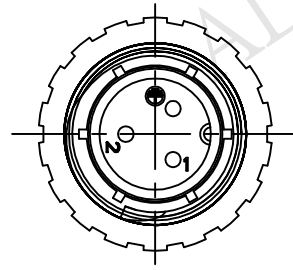

REV.	ECN NO.	DATE	SIGN	DESCRIPTION
B	LEN-940131~4	2009/03/11	Li Xiu Zhi	Change SR & Dimension
C	LEN1730129~132	2017/03/10	Ruru	Change Logo

ALTW
DCC. DEPT.
CONFIDENTIAL
2017.03.14
ISSUED

ALTW
CONFIDENTIAL
2017.03.10
R&D DEPT.

PWF-03AMMM-SL7AXX
↑
XX:01~99Meter
01:01Meter
02:02Meters
⋮
99:99Meters
Cable Length(L):01~99Meters

1. Note:
2. @C Important Dimensions To Check.
   - Waterproof Rate: IP67
   - Housing: Nylon+GF, Black
   - Pin: Copper Alloy, Gold Plated
   - Nut: Nylon+GF, Black
   - Cable: UL2464 16WG*3C+D+AL, PVC Jacket UV Resistant, OD=7.5mm, Black
   - Cable Length Tolerance:01M:40mm
     02M~05M:60mm
     06M~10M:100mm
     11M~30M:200mm
     31M~99M:500mm

3	Black	黑
2	Blue	藍
1	Brown	棕
Conn.	Wire Color	
	Pin Out	

UNIT:mm	
TOLERANCE	$\Delta \pm 0.5mm$

TITLE Power,Cable Screw 3Pin M Conn. M Pin	
SCALE Free	SHEET 1 OF 1
REV. C	SIZE A4
@C :Inspection Item	

Amphenol LTW
安費諾亮泰企業股份有限公司

ITEM NO	DRAWN BY Ruru	DATE 2017/03/10
DWG NO PWF-03AMMM-SL7AXX	CHECKED BY Rita	DATE 2017/03/10
CUSTOMER ALTW	APPROVED BY Max	DATE 2017/03/10

THIS DOCUMENT IS SUBJECT TO CHANGE WITHOUT NOTICE. IT IS CONFIDENTIAL AND A PROPERTY OF Amphenol LTW. DISCLOSURE TO THIRD PARTY HAS TO BE AUTHORIZED BY Amphenol LTW.