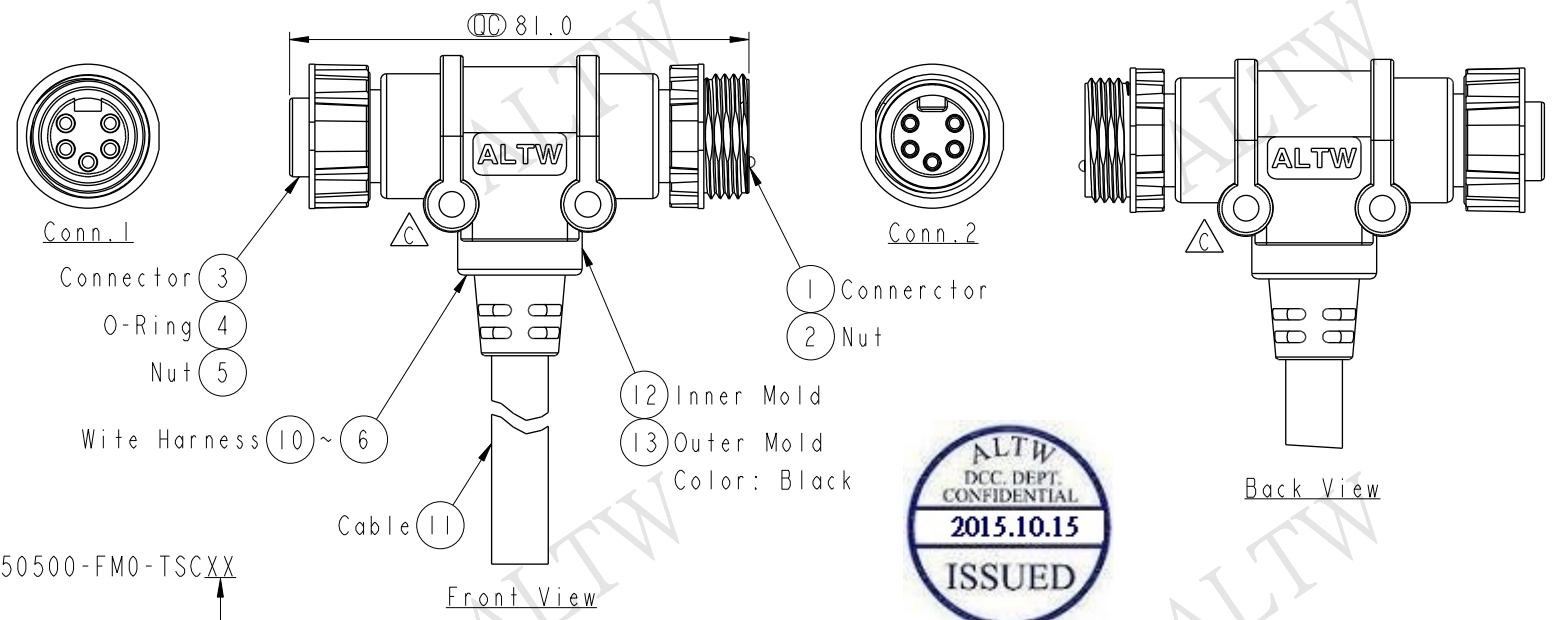

THIS DOCUMENT IS SUBJECT TO CHANGE WITHOUT NOTICE. IT IS CONFIDENTIAL AND A PROPERTY OF AMPHENOL LTW. DISCLOSURE TO THIRD PARTY HAS TO BE AUTHORIZED BY AMPHENOL LTW.

REV.	ECN NO.	DATE	SIGN	DESCRIPTION
B	LE31350121~124	2013/05/14	Vicky	Modify Note & Wire Color.
C	LE31520139~142	2015/02/05	Vicky	Update Logo
D	LEN15A0274~277	2015/10/13	Vicky	Update Pin Out

ALTW
 CONFIDENTIAL
 2015-10-13
 R&D DEPT.

MN-050500-FM0-TSCXX
 XX: 01~99Meters
 01: 01Meters
 02: 02Meters
 ...
 99: 99Meters
 Cable Length(L): 01~99Meters

Blue (18AWG) 藍	5	5	Blue (18AWG) 藍
White (18AWG) 白	4	4	White (18AWG) 白
Black (16AWG) 黑	3	3	Black (16AWG) 黑
Red (16AWG) 紅	2	2	Red (16AWG) 紅
Green (18AWG) 綠	1	1	Drain (18AWG) 地線
Wire Color $\triangle B$	Conn.1	Conn.2	Cable $\triangle D$
Pin Out			

- Note:
- * CC Important Dimension
 - * Waterproof Rate: IP68
IP68: 1M Depth Of Water In 24hours
 - * Connector: Nylon+GF, Black
 - * Pin: Copper Alloy, Gold Plated
 - * Wire Harness: UL1007
 - * Cable: UL20276 [(18#*IP+AL0+(16#*IP+AL)]+D+AL+B,
PVC Jacket, UV Resistant, Black, OD10.0mm
 - * Cable Length Tolerance: 01M: $\pm 40\text{mm}$
02M~05M: $\pm 60\text{mm}$
06M~10M: $\pm 100\text{mm}$
11M~30M: $\pm 200\text{mm}$
31M~99M: $\pm 500\text{mm}$

UNIT:mm mm
 TOLERANCE $\pm 0.5 \text{ mm}$

TITLE Mini T-Cable
 Screw FM Conn FM Pin To Cable
 SCALE 3:4 SIZE A4 SHEET 1 OF 1
 REV. D WC-REV. A.2 CC : Inspection item

Amphenol LTW
 安費諾亮泰企業股份有限公司

ITEM NO	DRAWN BY	DATE
DWG NO	CHECKED BY	DATE
CUSTOMER	APPROVED BY	DATE
ALTW	Vicky Rita Lisa	2015-10-13 2015-10-13 2015-10-13